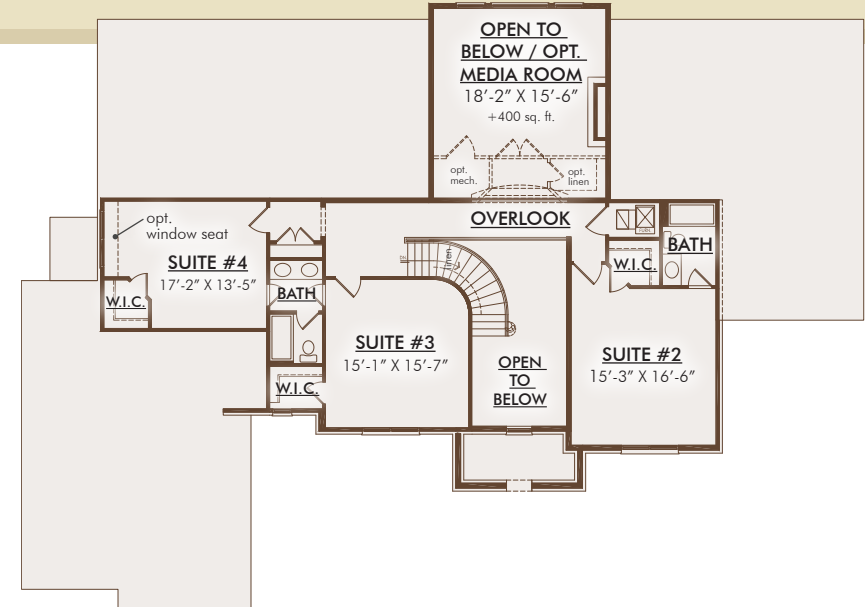

# THE BEAUCAIRE

MEADOWBROOK SERIES \\ 4330-5084 SQUARE FEET \\ 4 BEDROOMS \\ 3-1/2 BATHROOMS

FRENCH COUNTRY

FRENCH COLONIAL\*

EUROPEAN ECLECTIC

# THE BEAUCAIRE

MEADOWBROOK SERIES \\ 4330-5084 SQUARE FEET \\ 4 BEDROOMS \\ 3-1/2 BATHROOMS

**FIRST FLOOR**

**OPTIONAL SECOND FLOOR**  
+354 sq. ft.

**SECOND FLOOR**

This depiction represents an artist's conception of the elevation and floor plan and is not intended to be an exact representation or show specific detailing. Plans remain subject to change without notice. Drawings are not to scale. All measurements shown are approximate and not necessarily to scale. Location, size and construction of doors, windows, wall, replaces and any other items depicted may vary depending on elevation preference or choice of options and are subject to change without notice. Some options and elevations shown may not be available in every neighborhood; see Sales Manager for details. Due to normal construction tolerances, the room sizes shown may vary slightly. The Builder may change home design, materials, features and methods of construction without prior notice. Model homes may contain some optional features not available through the Builder.