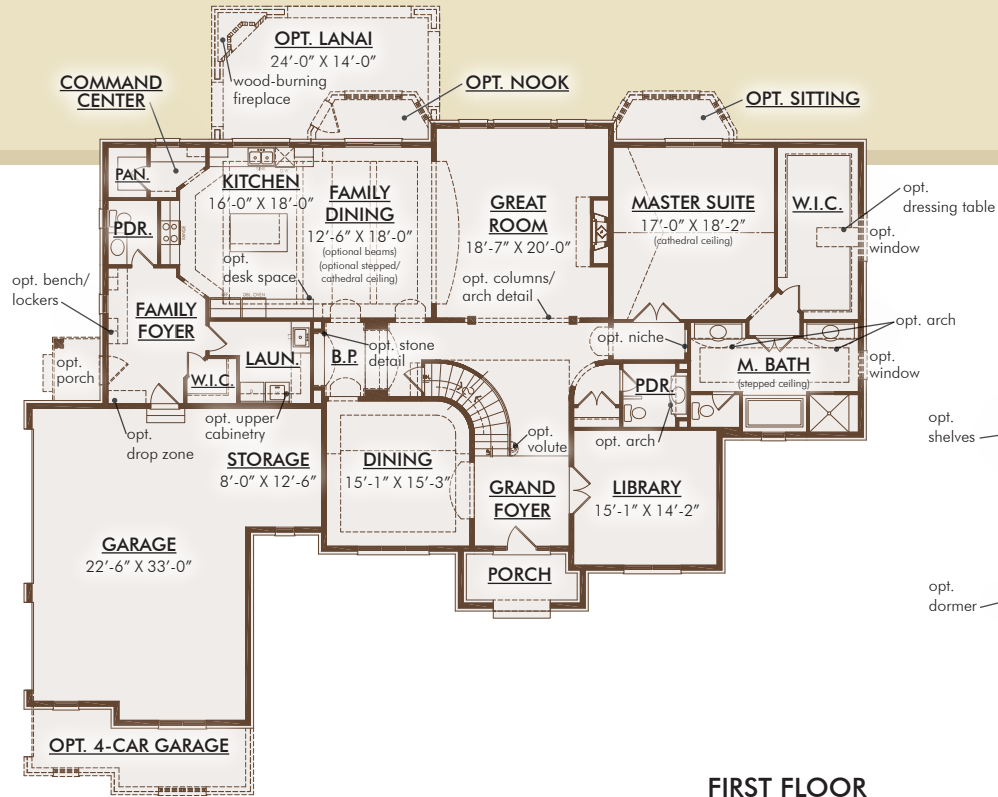

# THE BEAUCAIRE

MEADOWBROOK SERIES \\ 4330-5084 SQUARE FEET \\ 4 BEDROOMS \\ 3-1/2 BATHROOMS

FRENCH COUNTRY

FRENCH COLONIAL\*

EUROPEAN ECLECTIC

# THE BEAUCAIRE

MEADOWBROOK SERIES \\ 4330-5084 SQUARE FEET \\ 4 BEDROOMS \\ 3-1/2 BATHROOMS

**FIRST FLOOR**

**OPTIONAL SECOND FLOOR**  
+354 sq. ft.

**SECOND FLOOR**

This depiction represents an artist's conception of the elevation and floor plan and is not intended to be an exact representation or show specific detailing. Plans remain subject to change without notice. Drawings are not to scale. All measurements shown are approximate and not necessarily to scale. Location, size and construction of doors, windows, wall, replaces and any other items depicted may vary depending on elevation preference or choice of options and are subject to change without notice. Some options and elevations shown may not be available in every neighborhood; see Sales Manager for details. Due to normal construction tolerances, the room sizes shown may vary slightly. The Builder may change home design, materials, features and methods of construction without prior notice. Model homes may contain some optional features not available through the Builder.