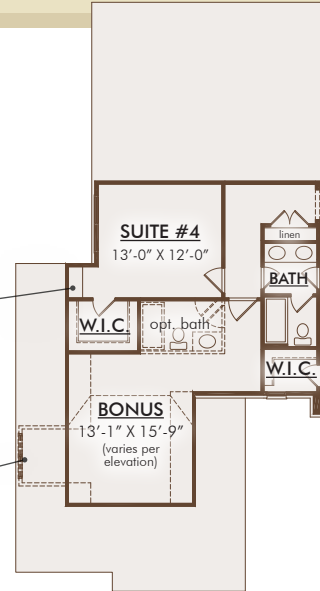

# THE BEAUCAIRE

MEADOWBROOK SERIES \\ 4330-5084 SQUARE FEET \\ 4 BEDROOMS \\ 3-1/2 BATHROOMS

FRENCH COUNTRY

FRENCH COLONIAL\*

EUROPEAN ECLECTIC

# THE BEAUCAIRE

MEADOWBROOK SERIES \\ 4330-5084 SQUARE FEET \\ 4 BEDROOMS \\ 3-1/2 BATHROOMS

**FIRST FLOOR**

**OPTIONAL SECOND FLOOR**  
+354 sq. ft.

**SECOND FLOOR**

This depiction represents an artist's conception of the elevation and floor plan and is not intended to be an exact representation or show specific detailing. Plans remain subject to change without notice. Drawings are not to scale. All measurements shown are approximate and not necessarily to scale. Location, size and construction of doors, windows, wall, replaces and any other items depicted may vary depending on elevation preference or choice of options and are subject to change without notice. Some options and elevations shown may not be available in every neighborhood; see Sales Manager for details. Due to normal construction tolerances, the room sizes shown may vary slightly. The Builder may change home design, materials, features and methods of construction without prior notice. Model homes may contain some optional features not available through the Builder.