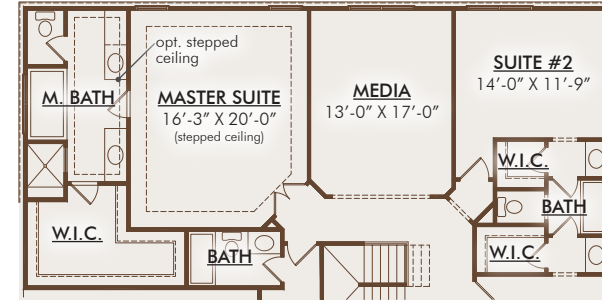

# THE VERSAILLES

3440-3637 SQUARE FEET \\ 4 BEDROOMS \\ 3-1/2 BATHROOMS

FRENCH COLONIAL

ITALIANATE\*

SHINGLE

FRENCH MANOR

# THE VERSAILLES

3440-3637 SQUARE FEET \ 4 BEDROOMS \ 3-1/2 BATHROOMS

FIRST FLOOR

OPTIONAL DELUXE MASTER BATH

OPTIONAL SECOND FLOOR (MEDIA ROOM)  
+141 sq. ft.

SECOND FLOOR

OPTIONAL LAUNDRY  
+52 sq. ft.

This depiction represents an artist's conception of the elevation and floor plan and is not intended to be an exact representation or show specific detailing. Plans remain subject to change without notice. Drawings are not to scale. All measurements shown are approximate and not necessarily to scale. Location, size and construction of doors, windows, wall, replaces and any other items depicted may vary depending on elevation preference or choice of options and are subject to change without notice. Some options and elevations shown may not be available in every neighborhood; see Sales Manager for details. Due to normal construction tolerances, the room sizes shown may vary slightly. The Builder may change home design, materials, features and methods of construction without prior notice. Model homes may contain some optional features not available through the Builder.