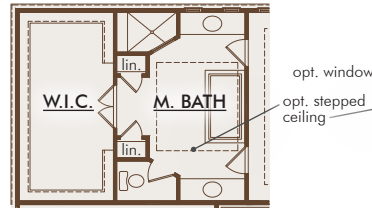

# THE VERSAILLES

3440-3637 SQUARE FEET \\ 4 BEDROOMS \\ 3-1/2 BATHROOMS

FRENCH COLONIAL

ITALIANATE\*

SHINGLE

FRENCH MANOR

# THE VERSAILLES

3440-3637 SQUARE FEET \ 4 BEDROOMS \ 3-1/2 BATHROOMS

FIRST FLOOR

OPTIONAL DELUXE MASTER BATH

OPTIONAL SECOND FLOOR (MEDIA ROOM)  
+141 sq. ft.

SECOND FLOOR

OPTIONAL LAUNDRY  
+52 sq. ft.

This depiction represents an artist's conception of the elevation and floor plan and is not intended to be an exact representation or show specific detailing. Plans remain subject to change without notice. Drawings are not to scale. All measurements shown are approximate and not necessarily to scale. Location, size and construction of doors, windows, wall, replaces and any other items depicted may vary depending on elevation preference or choice of options and are subject to change without notice. Some options and elevations shown may not be available in every neighborhood; see Sales Manager for details. Due to normal construction tolerances, the room sizes shown may vary slightly. The Builder may change home design, materials, features and methods of construction without prior notice. Model homes may contain some optional features not available through the Builder.