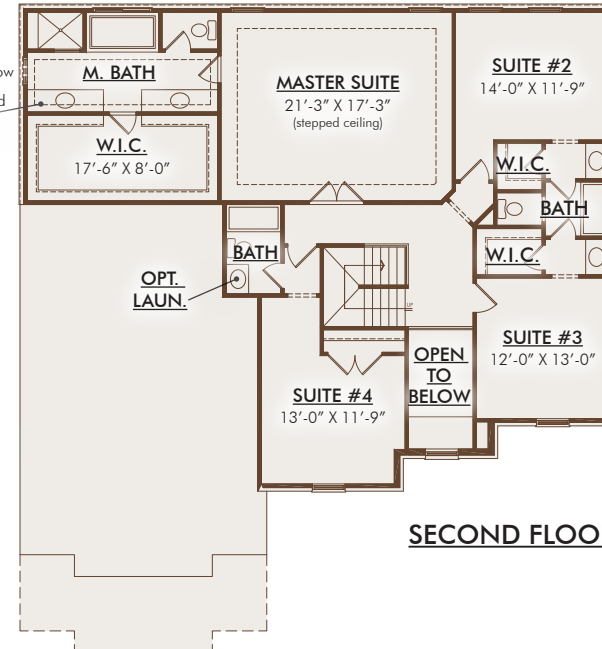

# THE VERSAILLES

3440-3637 SQUARE FEET \\ 4 BEDROOMS \\ 3-1/2 BATHROOMS

FRENCH COLONIAL

ITALIANATE\*

SHINGLE

FRENCH MANOR

# THE VERSAILLES

3440-3637 SQUARE FEET \ 4 BEDROOMS \ 3-1/2 BATHROOMS

FIRST FLOOR

OPTIONAL DELUXE MASTER BATH

OPTIONAL SECOND FLOOR (MEDIA ROOM)  
+141 sq. ft.

SECOND FLOOR

OPTIONAL LAUNDRY  
+52 sq. ft.

This depiction represents an artist's conception of the elevation and floor plan and is not intended to be an exact representation or show specific detailing. Plans remain subject to change without notice. Drawings are not to scale. All measurements shown are approximate and not necessarily to scale. Location, size and construction of doors, windows, wall, replaces and any other items depicted may vary depending on elevation preference or choice of options and are subject to change without notice. Some options and elevations shown may not be available in every neighborhood; see Sales Manager for details. Due to normal construction tolerances, the room sizes shown may vary slightly. The Builder may change home design, materials, features and methods of construction without prior notice. Model homes may contain some optional features not available through the Builder.