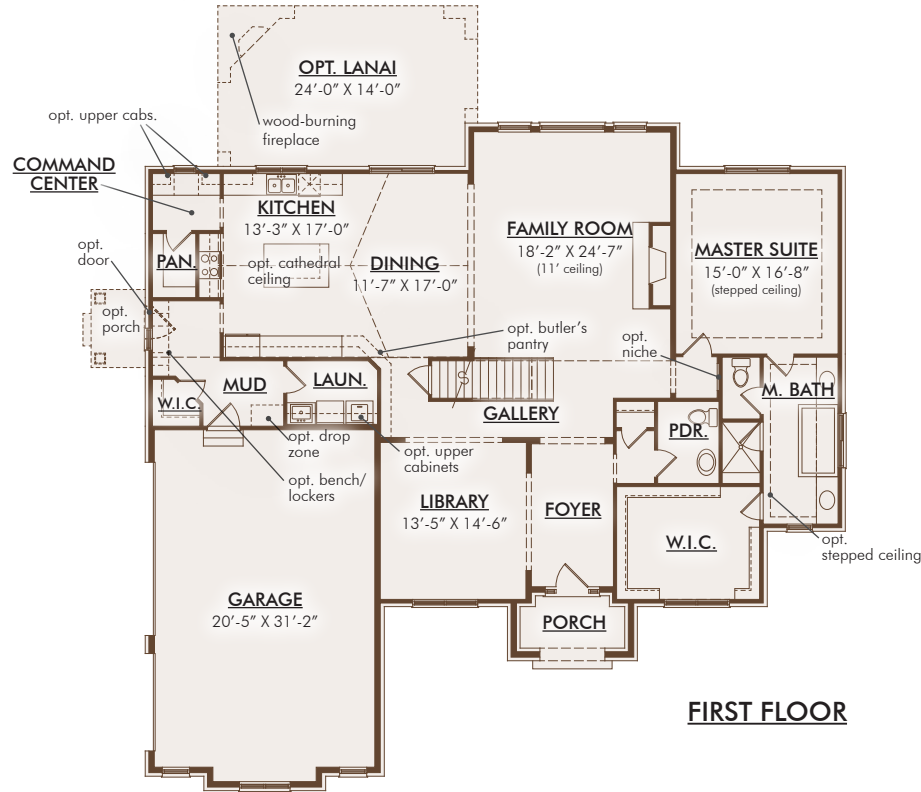

THE LORIENT

3346-3878 SQUARE FEET \ 4 BEDROOMS \ 3-1/2 BATHROOMS

TUSCAN*

FRENCH MANOR

CRAFTSMAN

FRENCH CHATEAU

THE LORIENT

3346-3878 SQUARE FEET \\ 4 BEDROOMS \\ 3-1/2 BATHROOMS

This depiction represents an artist's conception of the elevation and floor plan and is not intended to be an exact representation or show specific detailing. Plans remain subject to change without notice. Drawings are not to scale. All measurements shown are approximate and not necessarily to scale. Location, size and construction of doors, windows, wall, replaces and any other items depicted may vary depending on elevation preference or choice of options and are subject to change without notice. Some options and elevations shown may not be available in every neighborhood; see Sales Manager for details. Due to normal construction tolerances, the room sizes shown may vary slightly. The Builder may change home design, materials, features and methods of construction without prior notice. Model homes may contain some optional features not available through the Builder.