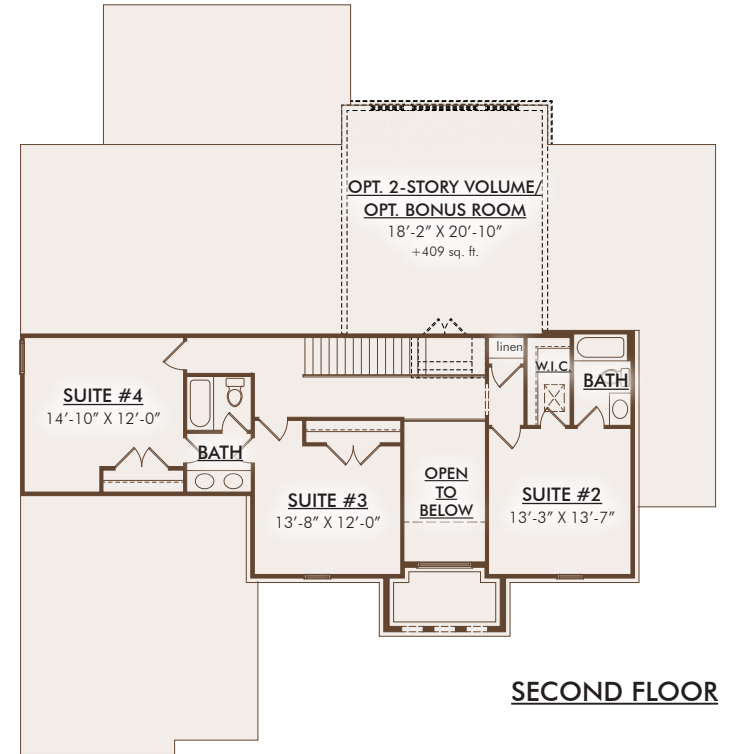

THE LORIENT

3346-3878 SQUARE FEET \ 4 BEDROOMS \ 3-1/2 BATHROOMS

TUSCAN*

FRENCH MANOR

CRAFTSMAN

FRENCH CHATEAU

THE LORIENT

3346-3878 SQUARE FEET \\ 4 BEDROOMS \\ 3-1/2 BATHROOMS

This depiction represents an artist's conception of the elevation and floor plan and is not intended to be an exact representation or show specific detailing. Plans remain subject to change without notice. Drawings are not to scale. All measurements shown are approximate and not necessarily to scale. Location, size and construction of doors, windows, wall, replaces and any other items depicted may vary depending on elevation preference or choice of options and are subject to change without notice. Some options and elevations shown may not be available in every neighborhood; see Sales Manager for details. Due to normal construction tolerances, the room sizes shown may vary slightly. The Builder may change home design, materials, features and methods of construction without prior notice. Model homes may contain some optional features not available through the Builder.