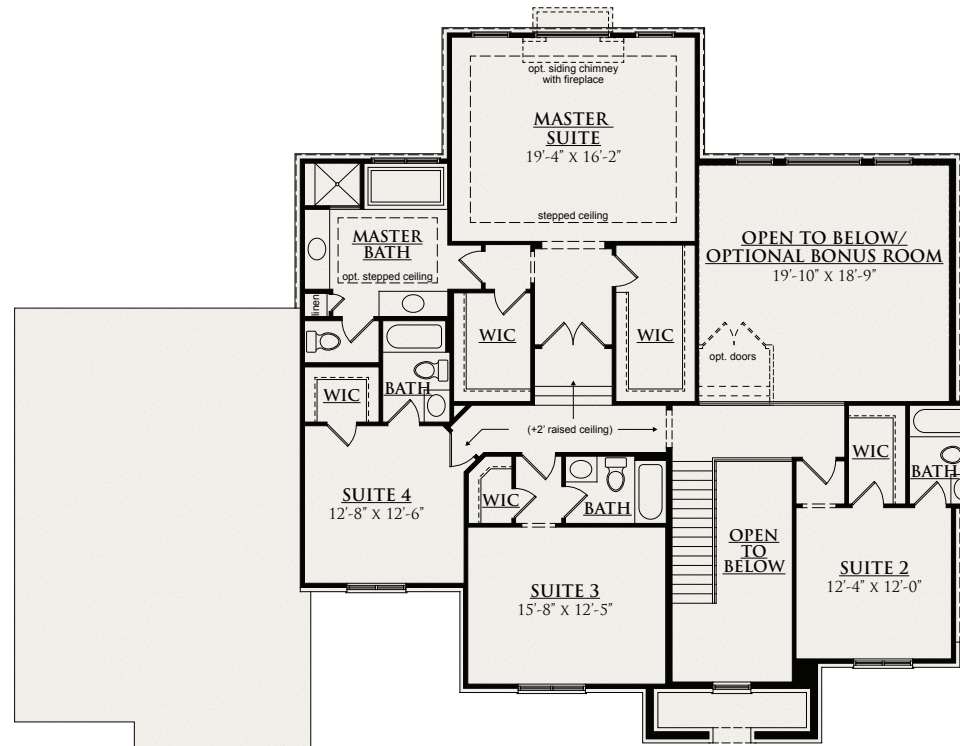

THE LOYÈRE

4088-4486 SQUARE FEET \\\ 4 BEDROOMS \\\ 4-1/2 BATHROOMS

TUSCAN

FRENCH COLONIAL*

NOUVEAU TRADITIONAL

FRENCH MANOR

THE LOYÈRE

4088-4486 SQUARE FEET \\ 4 BEDROOMS \\ 4-1/2 BATHROOMS

FIRST FLOOR

SECOND FLOOR

This depiction represents an artist's conception of the elevation and floor plan and is not intended to be an exact representation or show specific detailing. Plans remain subject to change without notice. Drawings are not to scale. All measurements shown are approximate and not necessarily to scale. Location, size and construction of doors, windows, wall, replaces and any other items depicted may vary depending on elevation preference or choice of options and are subject to change without notice. Some options and elevations shown may not be available in every neighborhood; see Sales Manager for details. Due to normal construction tolerances, the room sizes shown may vary slightly. The Builder may change home design, materials, features and methods of construction without prior notice. Model homes may contain some optional features not available through the Builder.