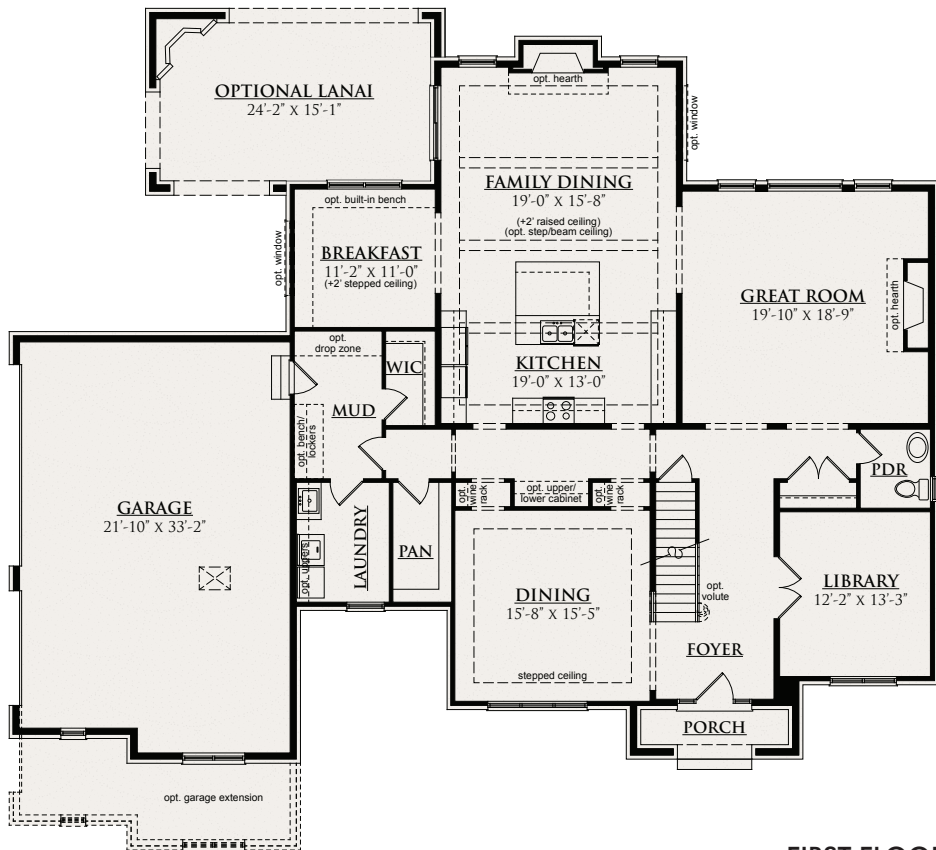

THE LOYÈRE

4088-4486 SQUARE FEET \\\ 4 BEDROOMS \\\ 4-1/2 BATHROOMS

TUSCAN

FRENCH COLONIAL*

NOUVEAU TRADITIONAL

FRENCH MANOR

THE LOYÈRE

4088-4486 SQUARE FEET \\ 4 BEDROOMS \\ 4-1/2 BATHROOMS

FIRST FLOOR

SECOND FLOOR

This depiction represents an artist's conception of the elevation and floor plan and is not intended to be an exact representation or show specific detailing. Plans remain subject to change without notice. Drawings are not to scale. All measurements shown are approximate and not necessarily to scale. Location, size and construction of doors, windows, wall, replaces and any other items depicted may vary depending on elevation preference or choice of options and are subject to change without notice. Some options and elevations shown may not be available in every neighborhood; see Sales Manager for details. Due to normal construction tolerances, the room sizes shown may vary slightly. The Builder may change home design, materials, features and methods of construction without prior notice. Model homes may contain some optional features not available through the Builder.