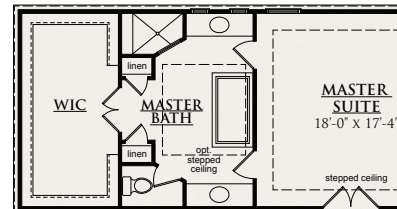

THE VERSAILLES

3448-3520 SQUARE FEET \ 4 BEDROOMS \ 3-1/2 BATHROOMS

SHINGLE

ITALIANATE*

FRENCH MANOR

MODERN FARMHOUSE

THE VERSAILLES

3448-3520 SQUARE FEET \\ 4 BEDROOMS \\ 3-1/2 BATHROOMS

**OPTIONAL
LANAI**

FIRST FLOOR

**OPTIONAL DELUXE
MASTER BATH**

**OPTIONAL SECOND FLOOR (MEDIA ROOM)
+172 sq. ft.**

SECOND FLOOR

This depiction represents an artist's conception of the elevation and floor plan and is not intended to be an exact representation or show specific detailing. Plans remain subject to change without notice. Drawings are not to scale. All measurements shown are approximate and not necessarily to scale. Location, size and construction of doors, windows, wall, replaces and any other items depicted may vary depending on elevation preference or choice of options and are subject to change without notice. Some options and elevations shown may not be available in every neighborhood; see Sales Manager for details. Due to normal construction tolerances, the room sizes shown may vary slightly. The Builder may change home design, materials, features and methods of construction without prior notice. Model homes may contain some optional features not available through the Builder.