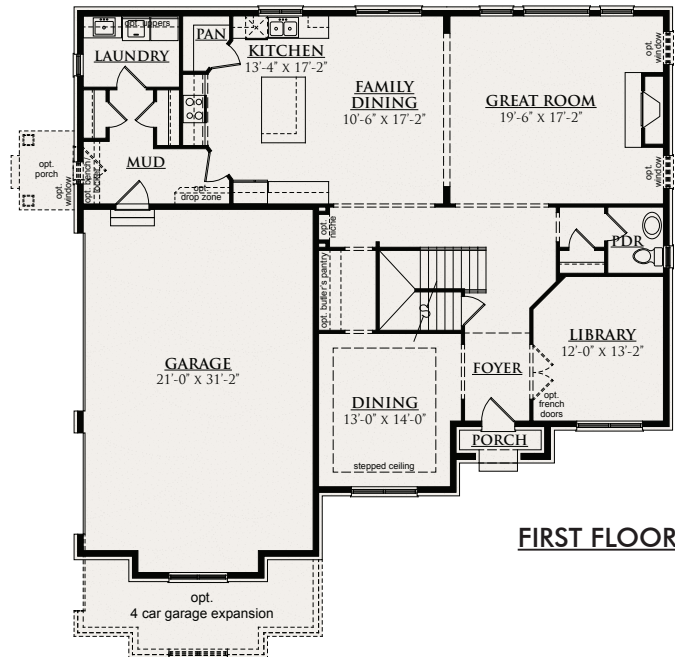

THE VERSAILLES

3448-3520 SQUARE FEET \ 4 BEDROOMS \ 3-1/2 BATHROOMS

SHINGLE

ITALIANATE*

FRENCH MANOR

MODERN FARMHOUSE

THE VERSAILLES

3448-3520 SQUARE FEET \\ 4 BEDROOMS \\ 3-1/2 BATHROOMS

**OPTIONAL
LANAI**

FIRST FLOOR

**OPTIONAL DELUXE
MASTER BATH**

**OPTIONAL SECOND FLOOR (MEDIA ROOM)
+172 sq. ft.**

SECOND FLOOR

This depiction represents an artist's conception of the elevation and floor plan and is not intended to be an exact representation or show specific detailing. Plans remain subject to change without notice. Drawings are not to scale. All measurements shown are approximate and not necessarily to scale. Location, size and construction of doors, windows, wall, replaces and any other items depicted may vary depending on elevation preference or choice of options and are subject to change without notice. Some options and elevations shown may not be available in every neighborhood; see Sales Manager for details. Due to normal construction tolerances, the room sizes shown may vary slightly. The Builder may change home design, materials, features and methods of construction without prior notice. Model homes may contain some optional features not available through the Builder.