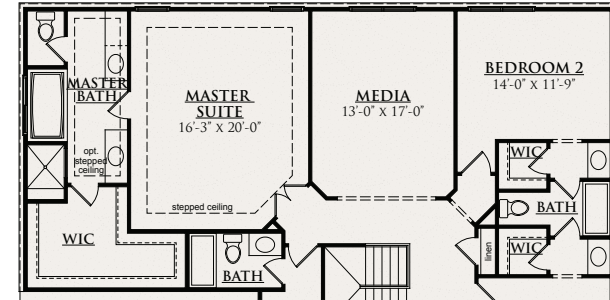

THE VERSAILLES

3448-3520 SQUARE FEET \ 4 BEDROOMS \ 3-1/2 BATHROOMS

SHINGLE

ITALIANATE*

FRENCH MANOR

MODERN FARMHOUSE

THE VERSAILLES

3448-3520 SQUARE FEET \\ 4 BEDROOMS \\ 3-1/2 BATHROOMS

**OPTIONAL
LANAI**

FIRST FLOOR

**OPTIONAL DELUXE
MASTER BATH**

**OPTIONAL SECOND FLOOR (MEDIA ROOM)
+172 sq. ft.**

SECOND FLOOR

This depiction represents an artist's conception of the elevation and floor plan and is not intended to be an exact representation or show specific detailing. Plans remain subject to change without notice. Drawings are not to scale. All measurements shown are approximate and not necessarily to scale. Location, size and construction of doors, windows, wall, replaces and any other items depicted may vary depending on elevation preference or choice of options and are subject to change without notice. Some options and elevations shown may not be available in every neighborhood; see Sales Manager for details. Due to normal construction tolerances, the room sizes shown may vary slightly. The Builder may change home design, materials, features and methods of construction without prior notice. Model homes may contain some optional features not available through the Builder.