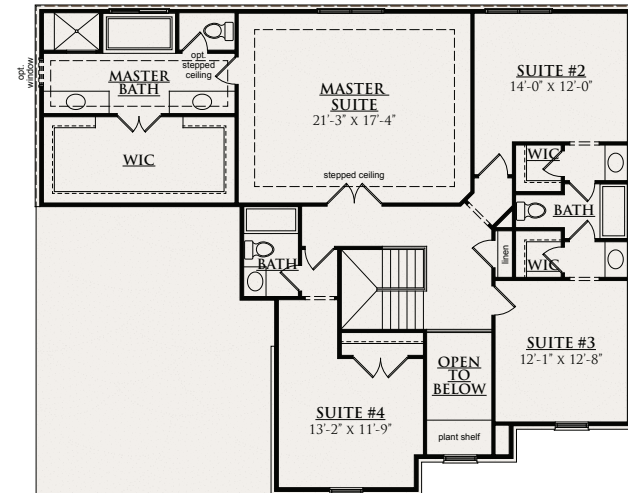

THE VERSAILLES

3448-3520 SQUARE FEET \ 4 BEDROOMS \ 3-1/2 BATHROOMS

SHINGLE

ITALIANATE*

FRENCH MANOR

MODERN FARMHOUSE

THE VERSAILLES

3448-3520 SQUARE FEET \\ 4 BEDROOMS \\ 3-1/2 BATHROOMS

**OPTIONAL
LANAI**

FIRST FLOOR

**OPTIONAL DELUXE
MASTER BATH**

**OPTIONAL SECOND FLOOR (MEDIA ROOM)
+172 sq. ft.**

SECOND FLOOR

This depiction represents an artist's conception of the elevation and floor plan and is not intended to be an exact representation or show specific detailing. Plans remain subject to change without notice. Drawings are not to scale. All measurements shown are approximate and not necessarily to scale. Location, size and construction of doors, windows, wall, replaces and any other items depicted may vary depending on elevation preference or choice of options and are subject to change without notice. Some options and elevations shown may not be available in every neighborhood; see Sales Manager for details. Due to normal construction tolerances, the room sizes shown may vary slightly. The Builder may change home design, materials, features and methods of construction without prior notice. Model homes may contain some optional features not available through the Builder.