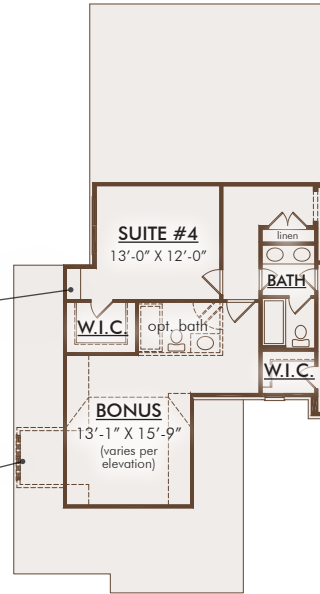

# THE BEAUCAIRE

4330-5084 SQUARE FEET \ 4 BEDROOMS \ 3-1/2 BATHROOMS

FRENCH COUNTRY

FRENCH COLONIAL\*

EUROPEAN ECLECTIC

# THE BEAUCAIRE

4330-5084 SQUARE FEET \\ 4 BEDROOMS \\ 3-1/2 BATHROOMS

**FIRST FLOOR**

**OPTIONAL SECOND FLOOR**  
+354 sq. ft.

**SECOND FLOOR**

This depiction represents an artist's conception of the elevation and floor plan and is not intended to be an exact representation or show specific detailing. Plans remain subject to change without notice. Drawings are not to scale. All measurements shown are approximate and not necessarily to scale. Location, size and construction of doors, windows, wall, replaces and any other items depicted may vary depending on elevation preference or choice of options and are subject to change without notice. Some options and elevations shown may not be available in every neighborhood; see Sales Manager for details. Due to normal construction tolerances, the room sizes shown may vary slightly. The Builder may change home design, materials, features and methods of construction without prior notice. Model homes may contain some optional features not available through the Builder.