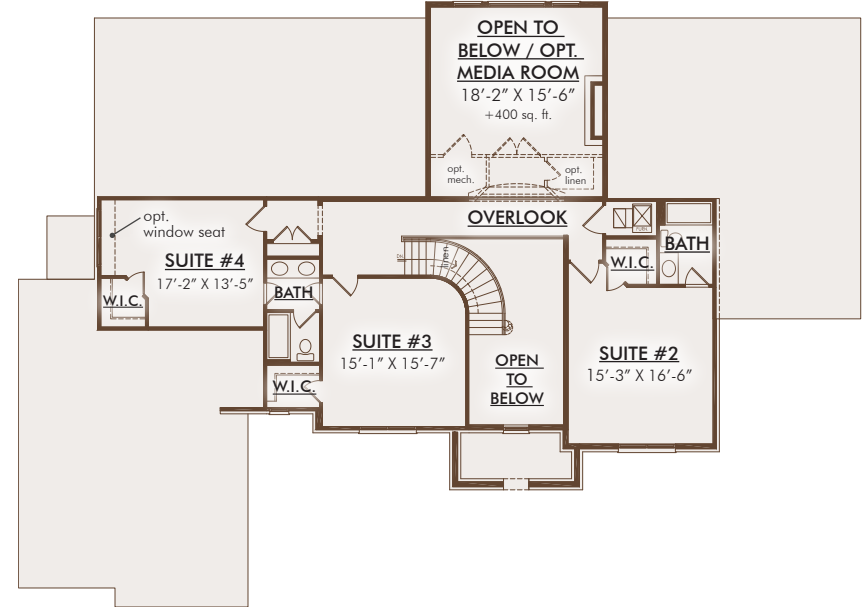

# THE BEAUCAIRE

4330-5084 SQUARE FEET \ 4 BEDROOMS \ 3-1/2 BATHROOMS

FRENCH COUNTRY

FRENCH COLONIAL\*

EUROPEAN ECLECTIC

# THE BEAUCAIRE

4330-5084 SQUARE FEET \\ 4 BEDROOMS \\ 3-1/2 BATHROOMS

**FIRST FLOOR**

**OPTIONAL SECOND FLOOR**  
+354 sq. ft.

**SECOND FLOOR**

This depiction represents an artist's conception of the elevation and floor plan and is not intended to be an exact representation or show specific detailing. Plans remain subject to change without notice. Drawings are not to scale. All measurements shown are approximate and not necessarily to scale. Location, size and construction of doors, windows, wall, replaces and any other items depicted may vary depending on elevation preference or choice of options and are subject to change without notice. Some options and elevations shown may not be available in every neighborhood; see Sales Manager for details. Due to normal construction tolerances, the room sizes shown may vary slightly. The Builder may change home design, materials, features and methods of construction without prior notice. Model homes may contain some optional features not available through the Builder.