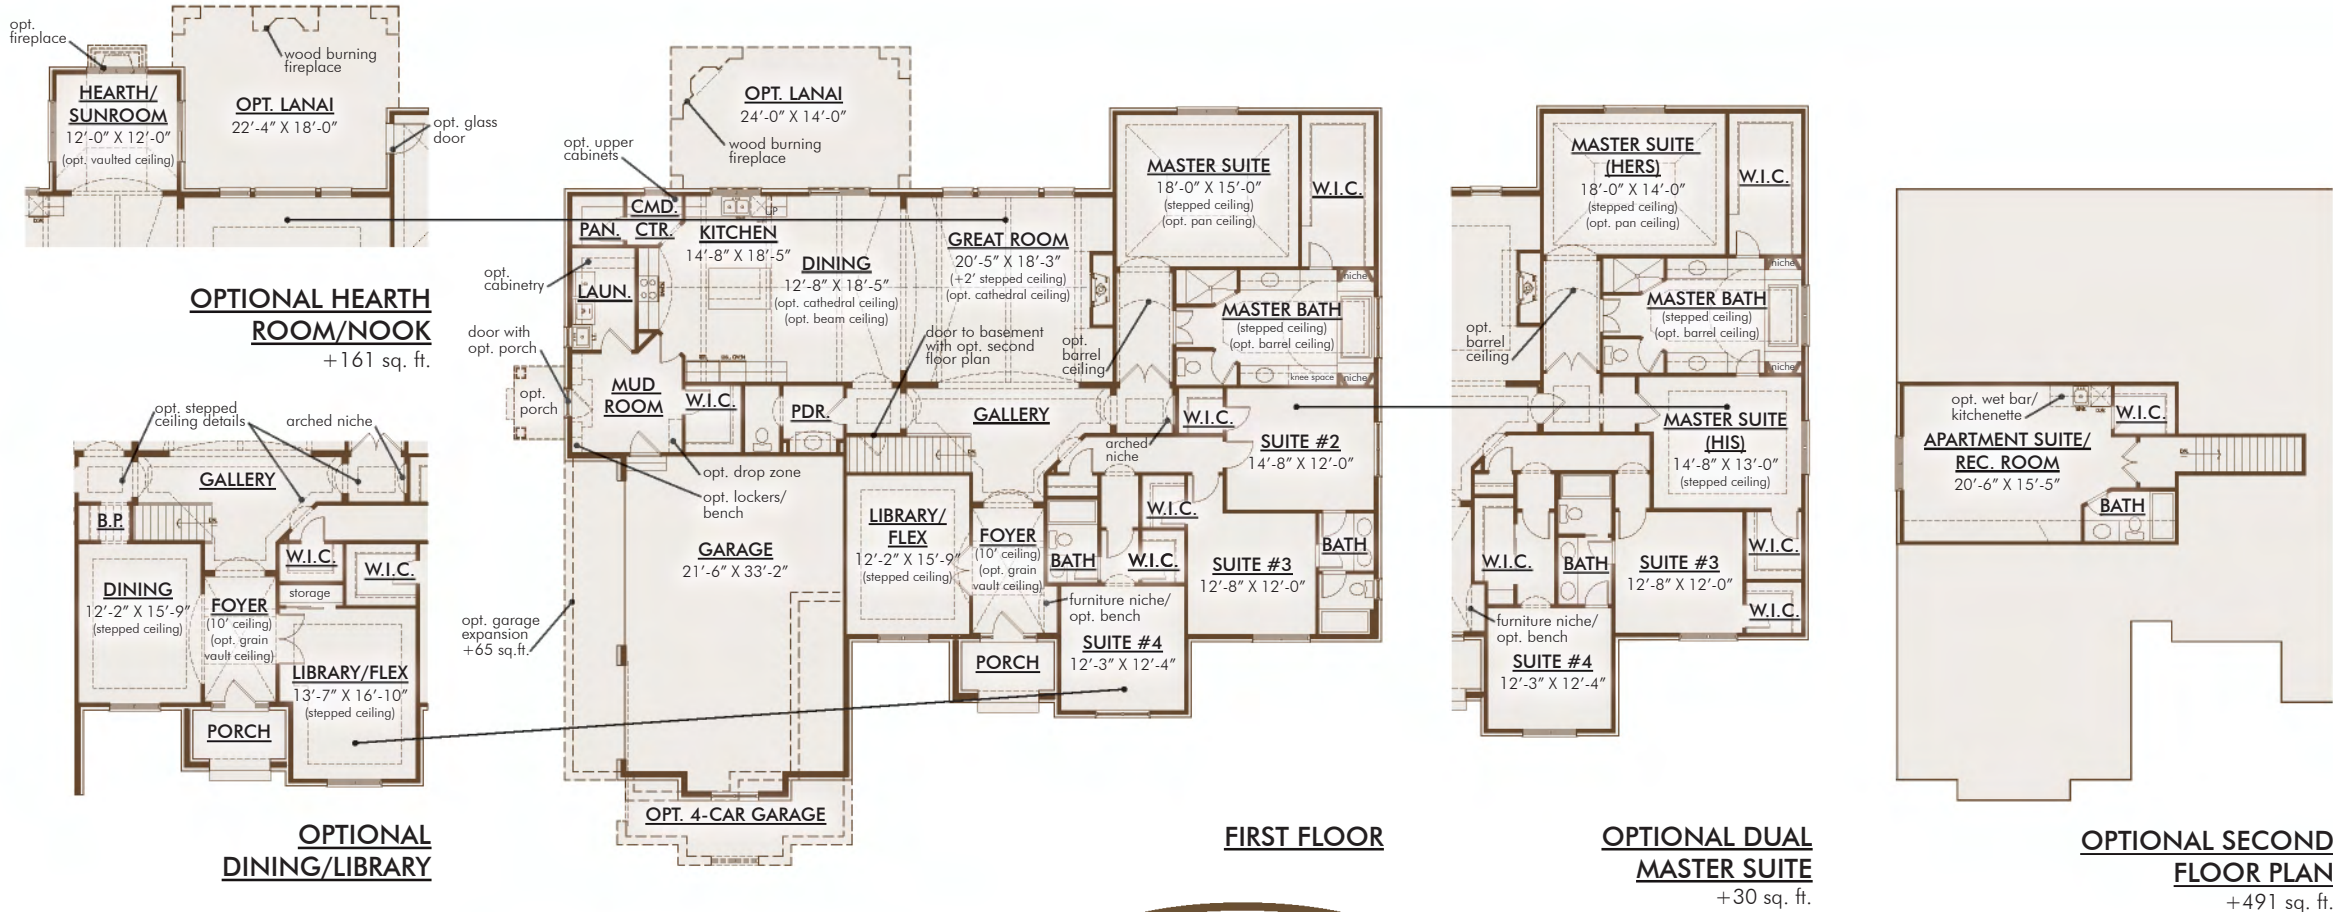

THE CHARDONNAY

3418-4100 SQUARE FEET \\ 4-5 BEDROOMS \\ 3-1/2 - 4-1/2 BATHROOMS

EUROPEAN ROMANTIC

EUROPEAN ECLECTIC*

SHINGLE

THE CHARDONNAY

3418-4100 SQUARE FEET \\\ 4-5 BEDROOMS \\\ 3-1/2 - 4-1/2 BATHROOMS

This depiction represents an artist's conception of the elevation and floor plan and is not intended to be an exact representation or show specific detailing. Plans remain subject to change without notice. Drawings are not to scale. All measurements shown are approximate and not necessarily to scale. Location, size and construction of doors, windows, wall, replaces and other items depicted may vary depending on elevation preference or choice of options and are subject to change without notice. Some options and elevations shown may not be available in every neighborhood; see Sales Manager for details. Due to normal construction tolerances, the room sizes shown may vary slightly. The Builder may change home design, materials, features and methods of construction without prior notice. Model homes may contain some optional features not available through the Builder.