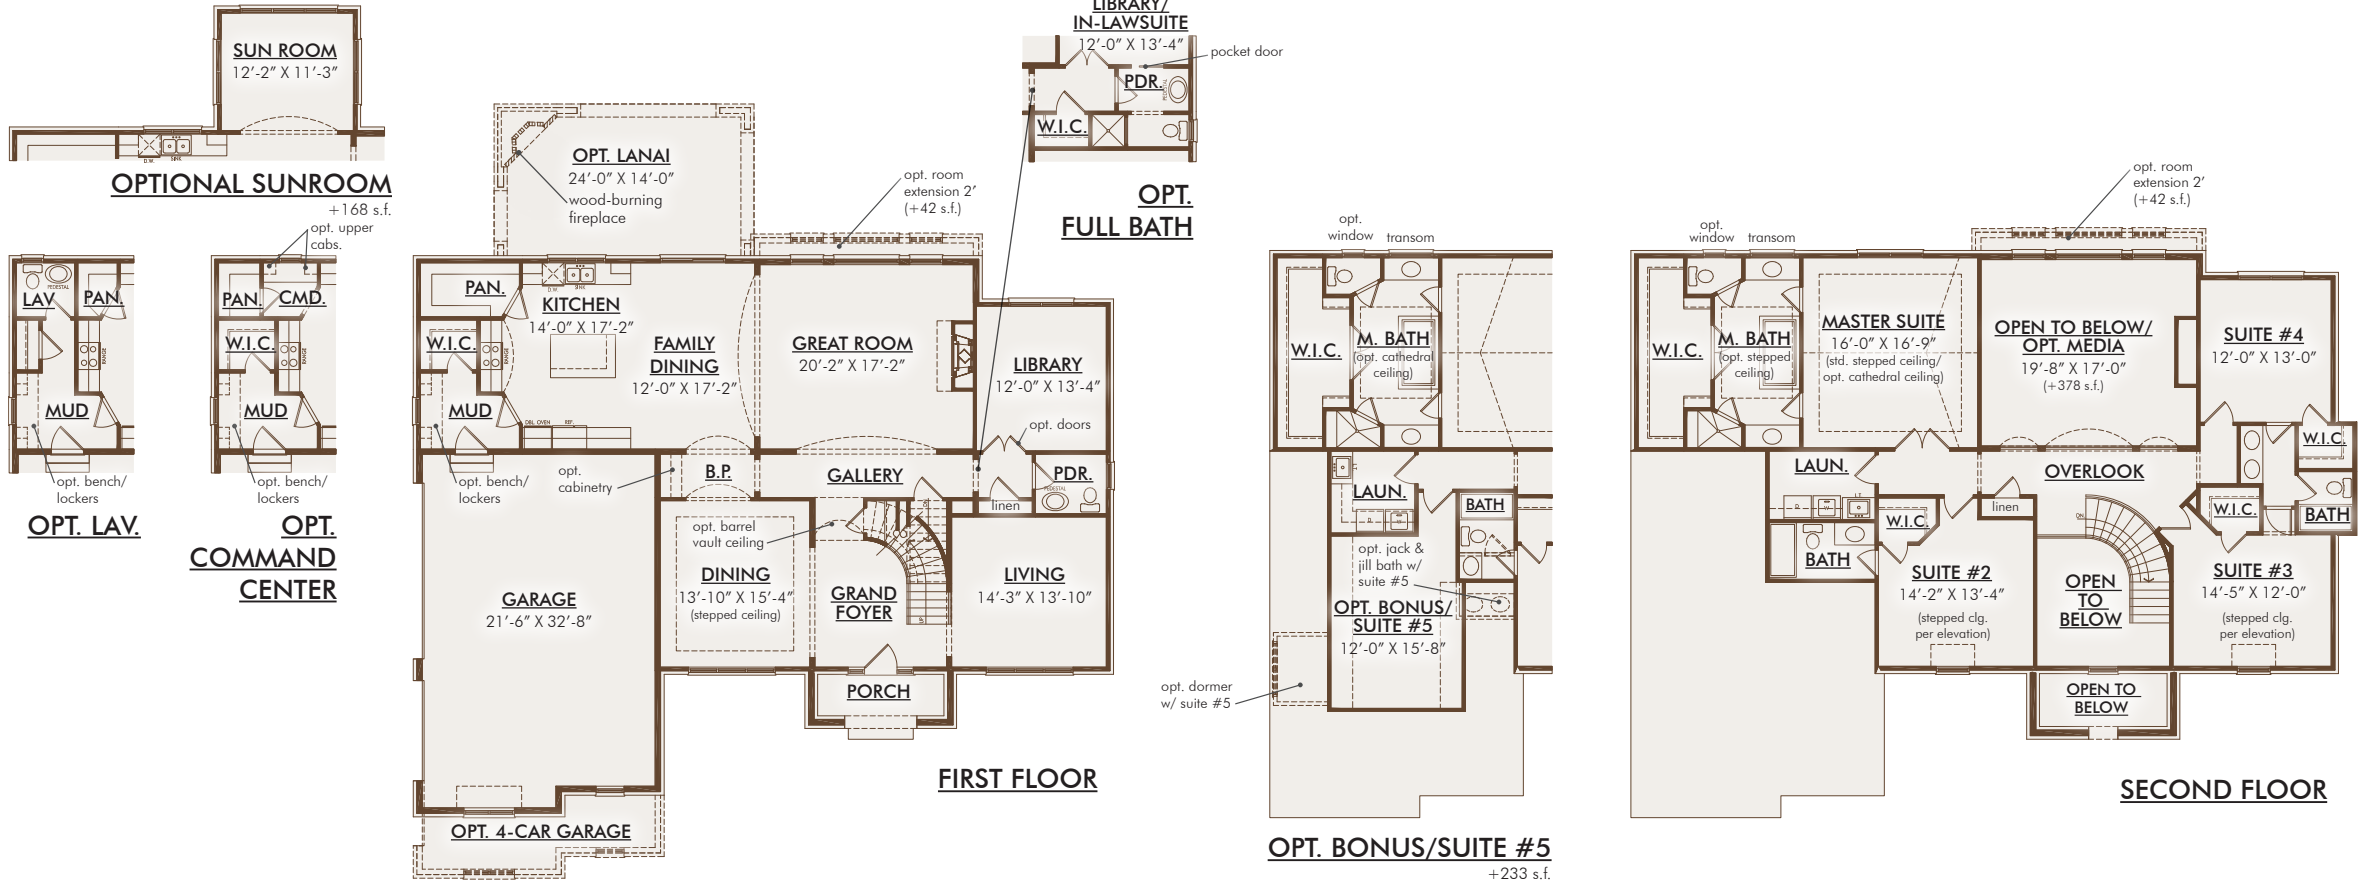

THE MERIELLE

3642-4471 SQUARE FEET \\ 4/5 BEDROOMS \\ 3-1/2 - 5 BATHROOMS

FRENCH CHATEAU

TUSCAN*

FRENCH MANOR

THE MERIELLE

3642-4471 SQUARE FEET \\ 4/5 BEDROOMS \\ 3-1/2 - 5 BATHROOMS

This depiction represents an artist's conception of the elevation and floor plan and is not intended to be an exact representation or show specific detailing. Plans remain subject to change without notice. Drawings are not to scale. All measurements shown are approximate and not necessarily to scale. Location, size and construction of doors, windows, wall, replaces and any other items depicted may vary depending on elevation preference or choice of options and are subject to change without notice. Some options and elevations shown may not be available in every neighborhood; see Sales Manager for details. Due to normal construction tolerances, the room sizes shown may vary slightly. The Builder may change home design, materials, features and methods of construction without prior notice. Model homes may contain some optional features not available through the Builder.