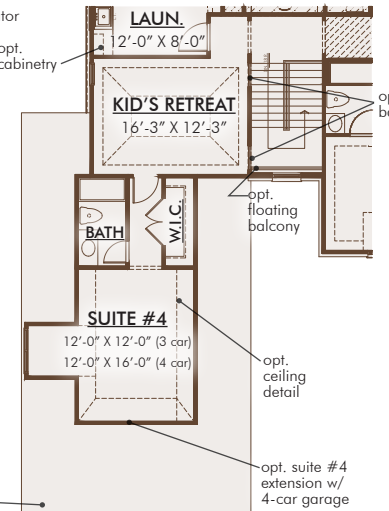

THE MONET

5821-6108 SQUARE FEET \\ 4 BEDROOMS \\ 5 BATHROOMS

ENGLISH MANOR

FRENCH COLONIAL*

FRENCH CHATEAU

THE MONET

5821-6108 SQUARE FEET \\ 4 BEDROOMS \\ 5 BATHROOMS

FIRST FLOOR

SECOND FLOOR

OPT. DELUXE MASTER BATH

**OPT. KIDS RETREAT/
BONUS ROOM**

+175 sq. ft. - 3-car garage
+227 sq. ft. - 4-car garage

This depiction represents an artist's conception of the elevation and floor plan and is not intended to be an exact representation or show specific detailing. Plans remain subject to change without notice. Drawings are not to scale. All measurements shown are approximate and not necessarily to scale. Location, size and construction of doors, windows, wall, replaces and any other items depicted may vary depending on elevation preference or choice of options and are subject to change without notice. Some options and elevations shown may not be available in every neighborhood; see Sales Manager for details. Due to normal construction tolerances, the room sizes shown may vary slightly. The Builder may change home design, materials, features and methods of construction without prior notice. Model homes may contain some optional features not available through the Builder.