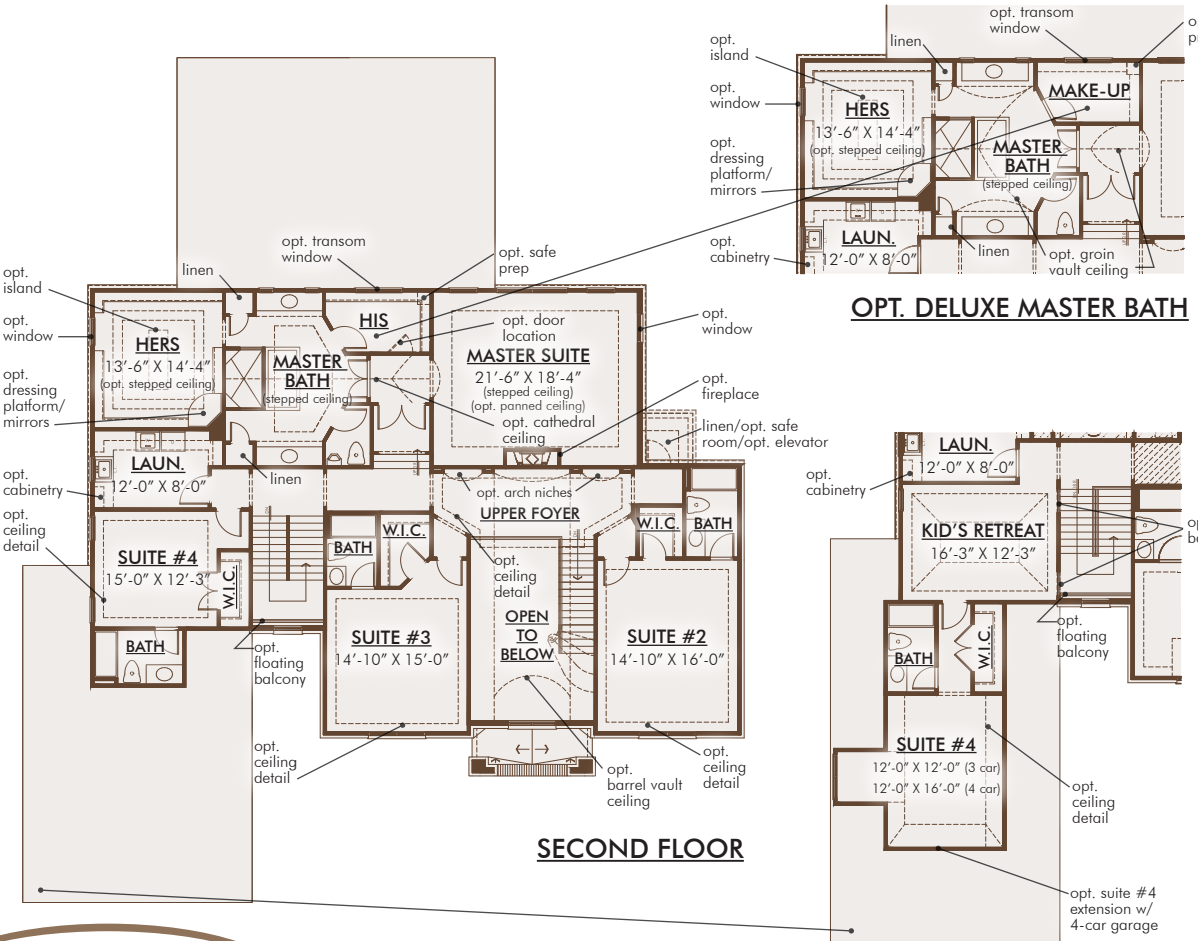

THE MONET

5821-6108 SQUARE FEET \\ 4 BEDROOMS \\ 5 BATHROOMS

ENGLISH MANOR

FRENCH COLONIAL*

FRENCH CHATEAU

THE MONET

5821-6108 SQUARE FEET \\ 4 BEDROOMS \\ 5 BATHROOMS

FIRST FLOOR

SECOND FLOOR

OPT. DELUXE MASTER BATH

**OPT. KIDS RETREAT/
BONUS ROOM**

+175 sq. ft. - 3-car garage
+227 sq. ft. - 4-car garage

This depiction represents an artist's conception of the elevation and floor plan and is not intended to be an exact representation or show specific detailing. Plans remain subject to change without notice. Drawings are not to scale. All measurements shown are approximate and not necessarily to scale. Location, size and construction of doors, windows, wall, replaces and any other items depicted may vary depending on elevation preference or choice of options and are subject to change without notice. Some options and elevations shown may not be available in every neighborhood; see Sales Manager for details. Due to normal construction tolerances, the room sizes shown may vary slightly. The Builder may change home design, materials, features and methods of construction without prior notice. Model homes may contain some optional features not available through the Builder.