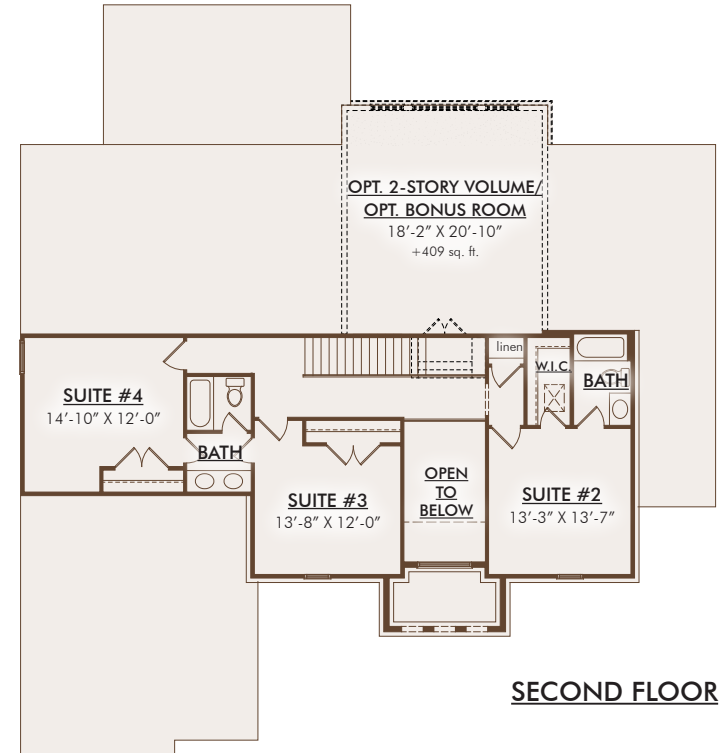

THE LORIENT

3346-3878 SQUARE FEET \\ 4 BEDROOMS \\ 3-1/2 BATHROOMS

TUSCAN*

FRENCH CHATEAU

CRAFTSMAN

FRENCH MANOR

THE LORIENT

3346-3878 SQUARE FEET \ 4 BEDROOMS \ 3-1/2 BATHROOMS

**OPTIONAL DELUXE
MASTER/LIBRARY**
+123 sq. ft.

FIRST FLOOR

SECOND FLOOR

This depiction represents an artist's conception of the elevation and floor plan and is not intended to be an exact representation or show specific detailing. Plans remain subject to change without notice. Drawings are not to scale. All measurements shown are approximate and not necessarily to scale. Location, size and construction of doors, windows, wall, replaces and any other items depicted may vary depending on elevation preference or choice of options and are subject to change without notice. Some options and elevations shown may not be available in every neighborhood; see Sales Manager for details. Due to normal construction tolerances, the room sizes shown may vary slightly. The Builder may change home design, materials, features and methods of construction without prior notice. Model homes may contain some optional features not available through the Builder.