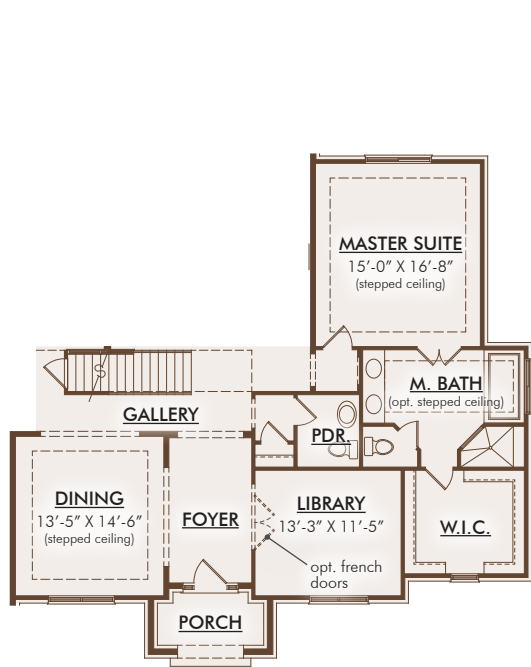

THE LORIENT

3346-3878 SQUARE FEET \\ 4 BEDROOMS \\ 3-1/2 BATHROOMS

TUSCAN*

FRENCH CHATEAU

CRAFTSMAN

FRENCH MANOR

THE LORIENT

3346-3878 SQUARE FEET \ 4 BEDROOMS \ 3-1/2 BATHROOMS

**OPTIONAL DELUXE
MASTER/LIBRARY**
+123 sq. ft.

FIRST FLOOR

SECOND FLOOR

This depiction represents an artist's conception of the elevation and floor plan and is not intended to be an exact representation or show specific detailing. Plans remain subject to change without notice. Drawings are not to scale. All measurements shown are approximate and not necessarily to scale. Location, size and construction of doors, windows, wall, replaces and any other items depicted may vary depending on elevation preference or choice of options and are subject to change without notice. Some options and elevations shown may not be available in every neighborhood; see Sales Manager for details. Due to normal construction tolerances, the room sizes shown may vary slightly. The Builder may change home design, materials, features and methods of construction without prior notice. Model homes may contain some optional features not available through the Builder.