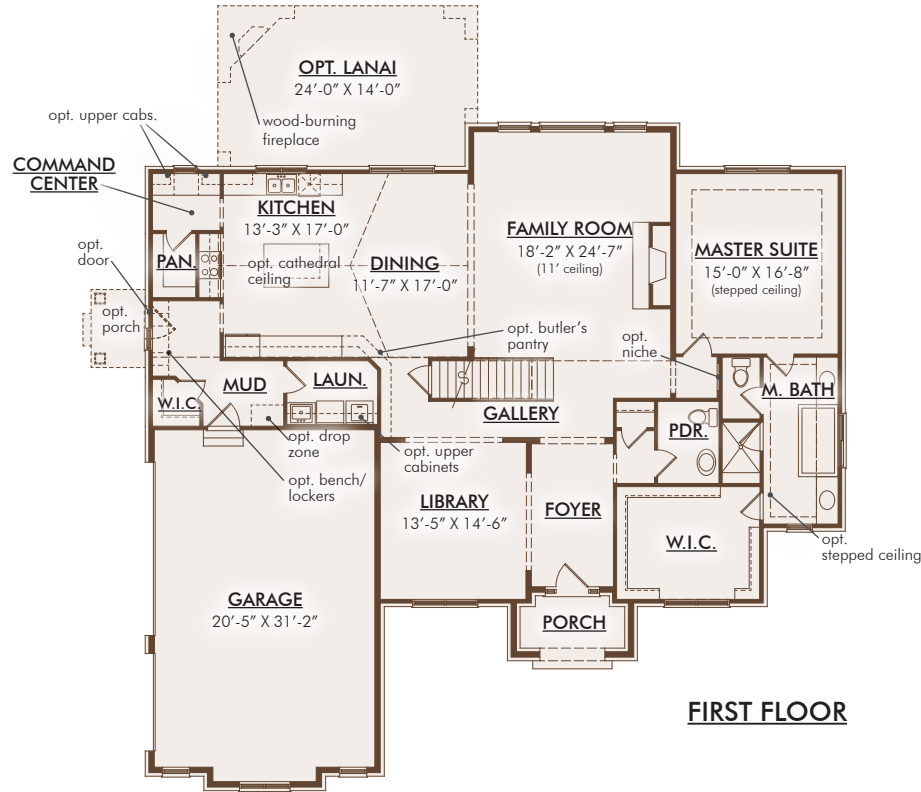

THE LORIENT

3346-3878 SQUARE FEET \\ 4 BEDROOMS \\ 3-1/2 BATHROOMS

TUSCAN*

FRENCH CHATEAU

CRAFTSMAN

FRENCH MANOR

THE LORIENT

3346-3878 SQUARE FEET \ 4 BEDROOMS \ 3-1/2 BATHROOMS

**OPTIONAL DELUXE
MASTER/LIBRARY**
+123 sq. ft.

FIRST FLOOR

SECOND FLOOR

This depiction represents an artist's conception of the elevation and floor plan and is not intended to be an exact representation or show specific detailing. Plans remain subject to change without notice. Drawings are not to scale. All measurements shown are approximate and not necessarily to scale. Location, size and construction of doors, windows, wall, replaces and any other items depicted may vary depending on elevation preference or choice of options and are subject to change without notice. Some options and elevations shown may not be available in every neighborhood; see Sales Manager for details. Due to normal construction tolerances, the room sizes shown may vary slightly. The Builder may change home design, materials, features and methods of construction without prior notice. Model homes may contain some optional features not available through the Builder.