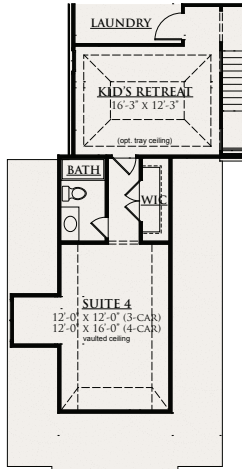

THE MONET

5821-6108 SQUARE FEET \\ 4 BEDROOMS \\ 5 BATHROOMS

ENGLISH MANOR

FRENCH COLONIAL*

FRENCH CHATEAU

THE MONET

5821-6108 SQUARE FEET \\ 4 BEDROOMS \\ 5 BATHROOMS

FIRST FLOOR

OPT. KIDS RETREAT/
BONUS ROOM

+175 s.f. - 3-car garage
+227 s.f. - 4-car garage

SECOND FLOOR

OPT. DELUXE MASTER BATH

This depiction represents an artist's conception of the elevation and floor plan and is not intended to be an exact representation or show specific detailing. Plans remain subject to change without notice. Drawings are not to scale. All measurements shown are approximate and not necessarily to scale. Location, size and construction of doors, windows, wall, replaces and any other items depicted may vary depending on elevation preference or choice of options and are subject to change without notice. Some options and elevations shown may not be available in every neighborhood; see Sales Manager for details. Due to normal construction tolerances, the room sizes shown may vary slightly. The Builder may change home design, materials, features and methods of construction without prior notice. Model homes may contain some optional features not available through the Builder.