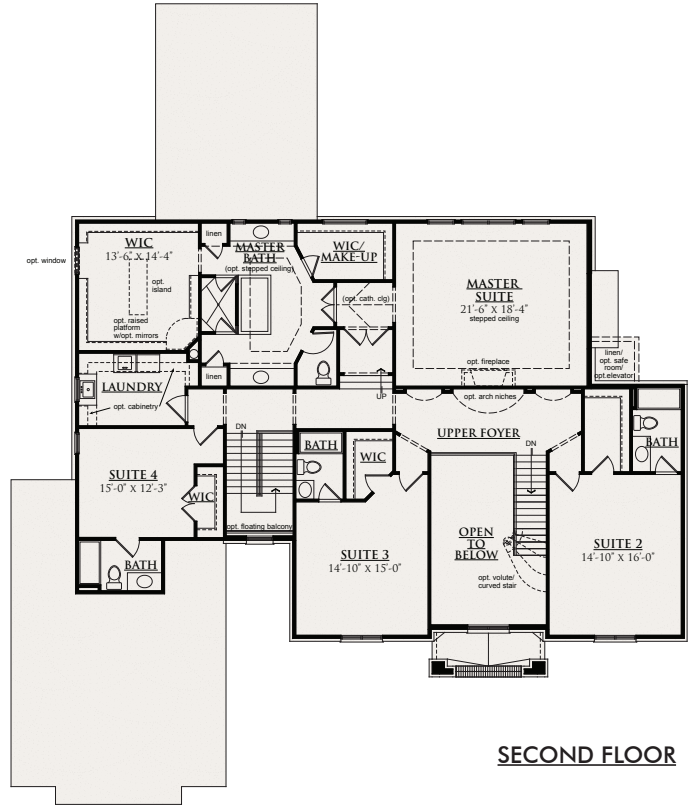

THE MONET

5821-6108 SQUARE FEET \\ 4 BEDROOMS \\ 5 BATHROOMS

ENGLISH MANOR

FRENCH COLONIAL*

FRENCH CHATEAU

THE MONET

5821-6108 SQUARE FEET \\ 4 BEDROOMS \\ 5 BATHROOMS

FIRST FLOOR

OPT. KIDS RETREAT/
BONUS ROOM

+175 s.f. - 3-car garage
+227 s.f. - 4-car garage

SECOND FLOOR

OPT. DELUXE MASTER BATH

This depiction represents an artist's conception of the elevation and floor plan and is not intended to be an exact representation or show specific detailing. Plans remain subject to change without notice. Drawings are not to scale. All measurements shown are approximate and not necessarily to scale. Location, size and construction of doors, windows, wall, replaces and any other items depicted may vary depending on elevation preference or choice of options and are subject to change without notice. Some options and elevations shown may not be available in every neighborhood; see Sales Manager for details. Due to normal construction tolerances, the room sizes shown may vary slightly. The Builder may change home design, materials, features and methods of construction without prior notice. Model homes may contain some optional features not available through the Builder.