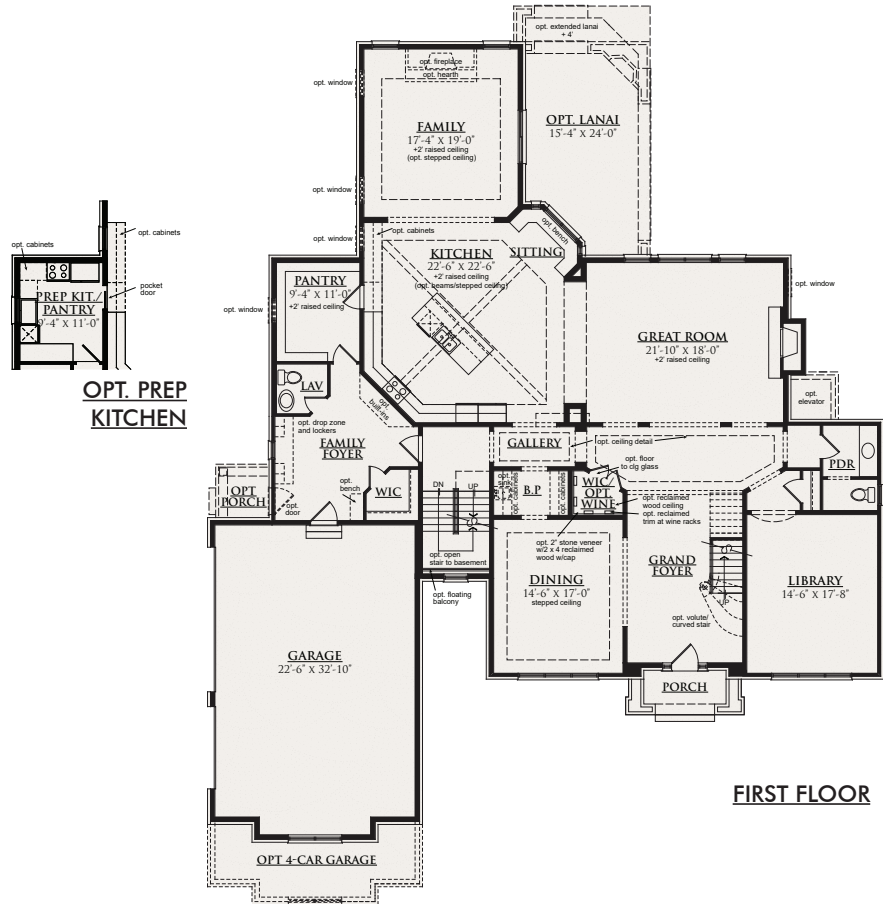

THE MONET

5821-6108 SQUARE FEET \\ 4 BEDROOMS \\ 5 BATHROOMS

ENGLISH MANOR

FRENCH COLONIAL*

FRENCH CHATEAU

THE MONET

5821-6108 SQUARE FEET \\ 4 BEDROOMS \\ 5 BATHROOMS

FIRST FLOOR

OPT. KIDS RETREAT/
BONUS ROOM

+175 s.f. - 3-car garage
+227 s.f. - 4-car garage

SECOND FLOOR

OPT. DELUXE MASTER BATH

This depiction represents an artist's conception of the elevation and floor plan and is not intended to be an exact representation or show specific detailing. Plans remain subject to change without notice. Drawings are not to scale. All measurements shown are approximate and not necessarily to scale. Location, size and construction of doors, windows, wall, replaces and any other items depicted may vary depending on elevation preference or choice of options and are subject to change without notice. Some options and elevations shown may not be available in every neighborhood; see Sales Manager for details. Due to normal construction tolerances, the room sizes shown may vary slightly. The Builder may change home design, materials, features and methods of construction without prior notice. Model homes may contain some optional features not available through the Builder.