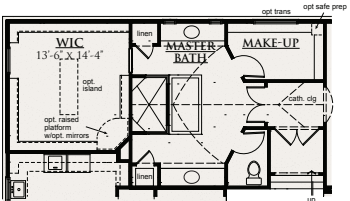

THE MONET

5821-6108 SQUARE FEET \\ 4 BEDROOMS \\ 5 BATHROOMS

ENGLISH MANOR

FRENCH COLONIAL*

FRENCH CHATEAU

THE MONET

5821-6108 SQUARE FEET \\ 4 BEDROOMS \\ 5 BATHROOMS

FIRST FLOOR

OPT. KIDS RETREAT/
BONUS ROOM

+175 s.f. - 3-car garage
+227 s.f. - 4-car garage

SECOND FLOOR

OPT. DELUXE MASTER BATH

This depiction represents an artist's conception of the elevation and floor plan and is not intended to be an exact representation or show specific detailing. Plans remain subject to change without notice. Drawings are not to scale. All measurements shown are approximate and not necessarily to scale. Location, size and construction of doors, windows, wall, replaces and any other items depicted may vary depending on elevation preference or choice of options and are subject to change without notice. Some options and elevations shown may not be available in every neighborhood; see Sales Manager for details. Due to normal construction tolerances, the room sizes shown may vary slightly. The Builder may change home design, materials, features and methods of construction without prior notice. Model homes may contain some optional features not available through the Builder.