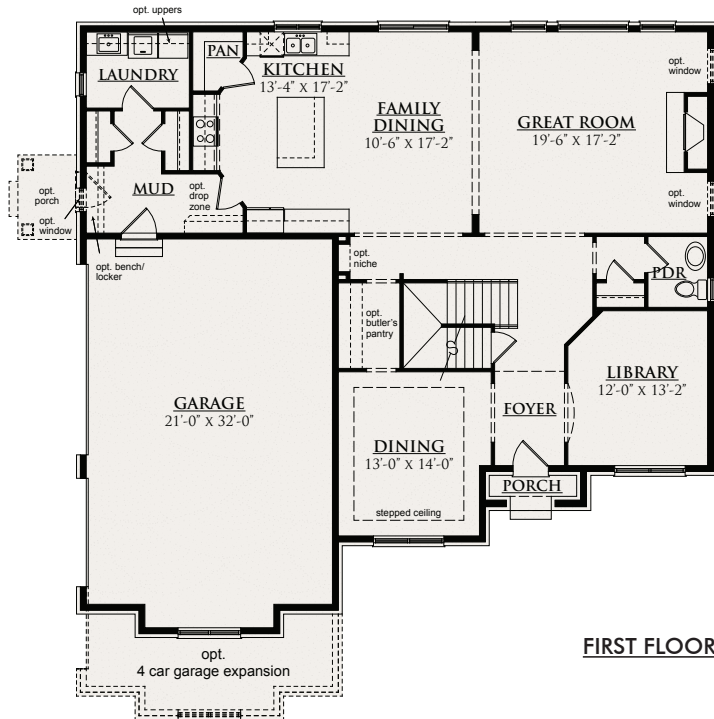

# THE VERSAILLES

3448-3520 SQUARE FEET \ 4 BEDROOMS \ 3-1/2 BATHROOMS

SHINGLE

ITALIANATE\*

FRENCH MANOR

MODERN FARMHOUSE

# THE VERSAILLES

3448-3520 SQUARE FEET \\ 4 BEDROOMS \\ 3-1/2 BATHROOMS

OPT. LANAI

FIRST FLOOR

OPT. SECOND FLOOR (MEDIA ROOM)  
+ 172 s.f.

OPT. DELUXE  
MASTER BATH

SECOND FLOOR

This depiction represents an artist's conception of the elevation and floor plan and is not intended to be an exact representation or show specific detailing. Plans remain subject to change without notice. Drawings are not to scale. All measurements shown are approximate and not necessarily to scale. Location, size and construction of doors, windows, wall, replaces and any other items depicted may vary depending on elevation preference or choice of options and are subject to change without notice. Some options and elevations shown may not be available in every neighborhood; see Sales Manager for details. Due to normal construction tolerances, the room sizes shown may vary slightly. The Builder may change home design, materials, features and methods of construction without prior notice. Model homes may contain some optional features not available through the Builder.