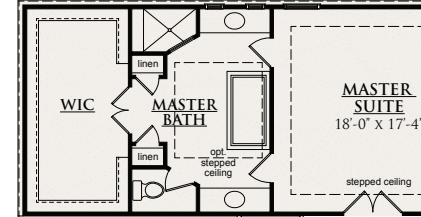

# THE VERSAILLES

3448-3520 SQUARE FEET \ 4 BEDROOMS \ 3-1/2 BATHROOMS

SHINGLE

ITALIANATE\*

FRENCH MANOR

MODERN FARMHOUSE

# THE VERSAILLES

3448-3520 SQUARE FEET \\ 4 BEDROOMS \\ 3-1/2 BATHROOMS

OPT. LANAI

FIRST FLOOR

OPT. SECOND FLOOR (MEDIA ROOM)  
+ 172 s.f.

OPT. DELUXE  
MASTER BATH

SECOND FLOOR

This depiction represents an artist's conception of the elevation and floor plan and is not intended to be an exact representation or show specific detailing. Plans remain subject to change without notice. Drawings are not to scale. All measurements shown are approximate and not necessarily to scale. Location, size and construction of doors, windows, wall, replaces and any other items depicted may vary depending on elevation preference or choice of options and are subject to change without notice. Some options and elevations shown may not be available in every neighborhood; see Sales Manager for details. Due to normal construction tolerances, the room sizes shown may vary slightly. The Builder may change home design, materials, features and methods of construction without prior notice. Model homes may contain some optional features not available through the Builder.