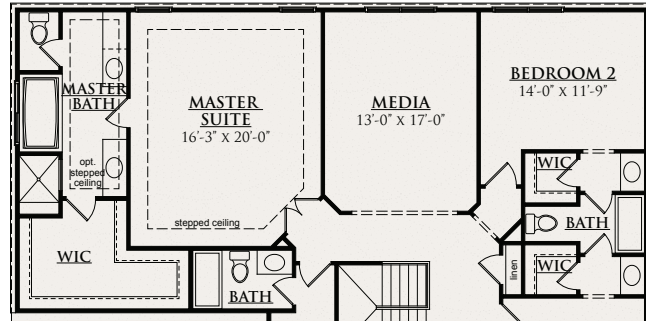

# THE VERSAILLES

3448-3520 SQUARE FEET \ 4 BEDROOMS \ 3-1/2 BATHROOMS

SHINGLE

ITALIANATE\*

FRENCH MANOR

MODERN FARMHOUSE

# THE VERSAILLES

3448-3520 SQUARE FEET \\ 4 BEDROOMS \\ 3-1/2 BATHROOMS

OPT. LANAI

FIRST FLOOR

OPT. SECOND FLOOR (MEDIA ROOM)  
+ 172 s.f.

OPT. DELUXE  
MASTER BATH

SECOND FLOOR

This depiction represents an artist's conception of the elevation and floor plan and is not intended to be an exact representation or show specific detailing. Plans remain subject to change without notice. Drawings are not to scale. All measurements shown are approximate and not necessarily to scale. Location, size and construction of doors, windows, wall, replaces and any other items depicted may vary depending on elevation preference or choice of options and are subject to change without notice. Some options and elevations shown may not be available in every neighborhood; see Sales Manager for details. Due to normal construction tolerances, the room sizes shown may vary slightly. The Builder may change home design, materials, features and methods of construction without prior notice. Model homes may contain some optional features not available through the Builder.