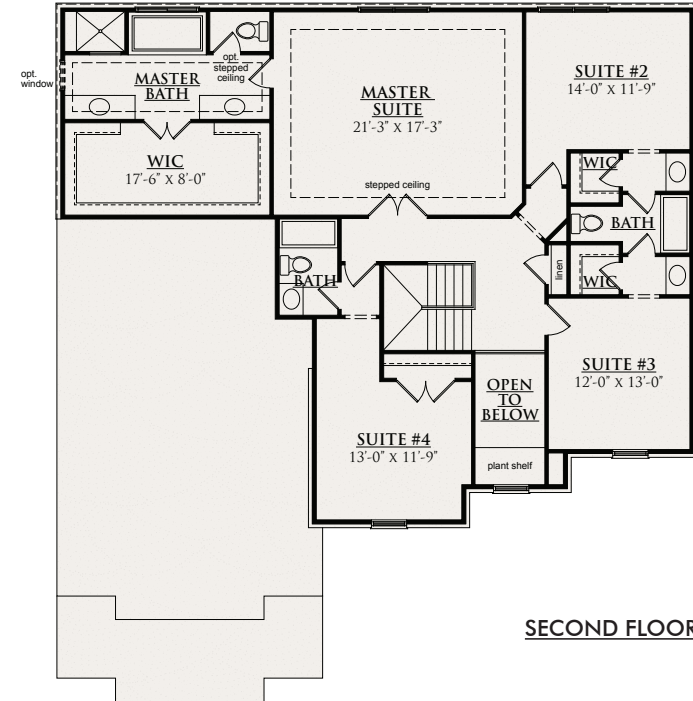

# THE VERSAILLES

3448-3520 SQUARE FEET \ 4 BEDROOMS \ 3-1/2 BATHROOMS

SHINGLE

ITALIANATE\*

FRENCH MANOR

MODERN FARMHOUSE

# THE VERSAILLES

3448-3520 SQUARE FEET \\ 4 BEDROOMS \\ 3-1/2 BATHROOMS

OPT. LANAI

FIRST FLOOR

OPT. SECOND FLOOR (MEDIA ROOM)  
+ 172 s.f.

OPT. DELUXE  
MASTER BATH

SECOND FLOOR

This depiction represents an artist's conception of the elevation and floor plan and is not intended to be an exact representation or show specific detailing. Plans remain subject to change without notice. Drawings are not to scale. All measurements shown are approximate and not necessarily to scale. Location, size and construction of doors, windows, wall, replaces and any other items depicted may vary depending on elevation preference or choice of options and are subject to change without notice. Some options and elevations shown may not be available in every neighborhood; see Sales Manager for details. Due to normal construction tolerances, the room sizes shown may vary slightly. The Builder may change home design, materials, features and methods of construction without prior notice. Model homes may contain some optional features not available through the Builder.