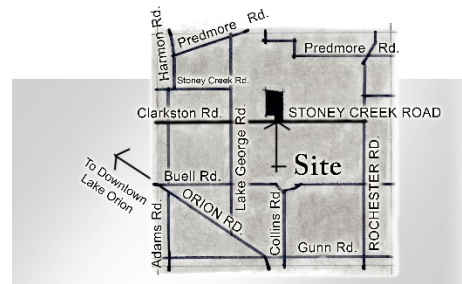

THE VISTAS OF OAKLAND

OAKLAND TOWNSHIP \\\ NORTH OFF STONEY CREEK ROAD, WEST OF ROCHESTER ROAD

SITE LOCATION

13001 23 Mile Rd., Suite 200, Shelby Township, Michigan 48315 P 586.781.7900 F 586.997.3042 info@cranbrookcustomhomes.com www.cranbrookcustomhomes.com