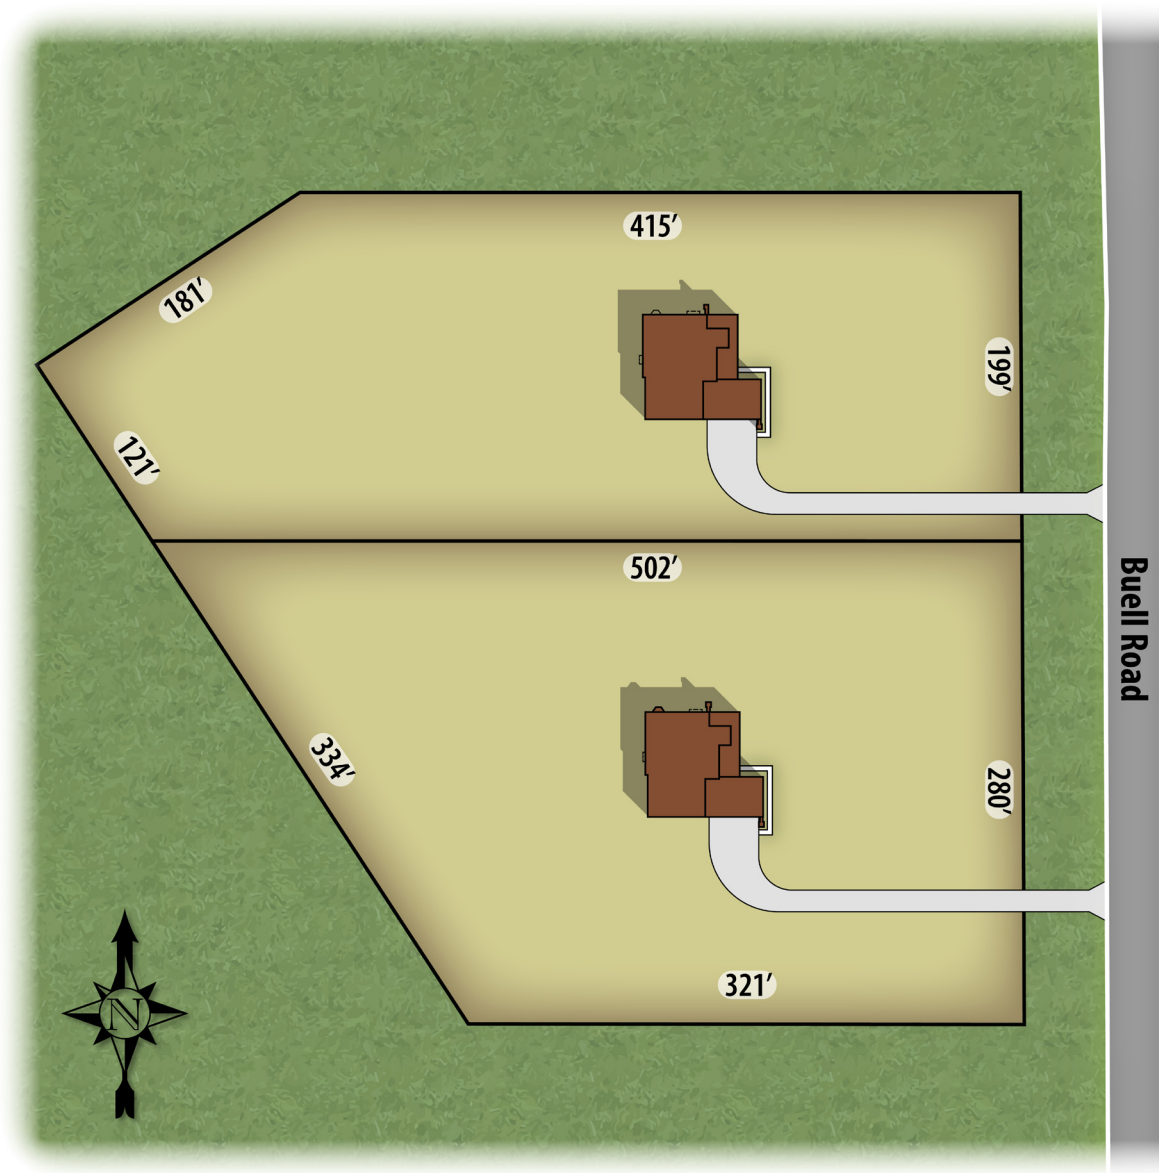

COMMUNITY SITEMAP

Buell Estates

Revised 1/1/23 | 13001 23 Mile Road, Suite 200, Shelby Township, MI 48315 | info@CranbrookCustomHomes | CranbrookCustomHomes.com

This artist's rendering is for illustrative purposes only. All dimensions are approximate. All features and amenities depicted, including landscaping, trees, water bodies, rivers, ponds, ditches, playgrounds, swimming pools, recreational facilities, pathways, sidewalks, etc., whether natural or manmade, may or may not be built and are not guaranteed by the developer or builder. Please contact the Sales Manager for specific information on community features and amenities and exact home site dimensions.