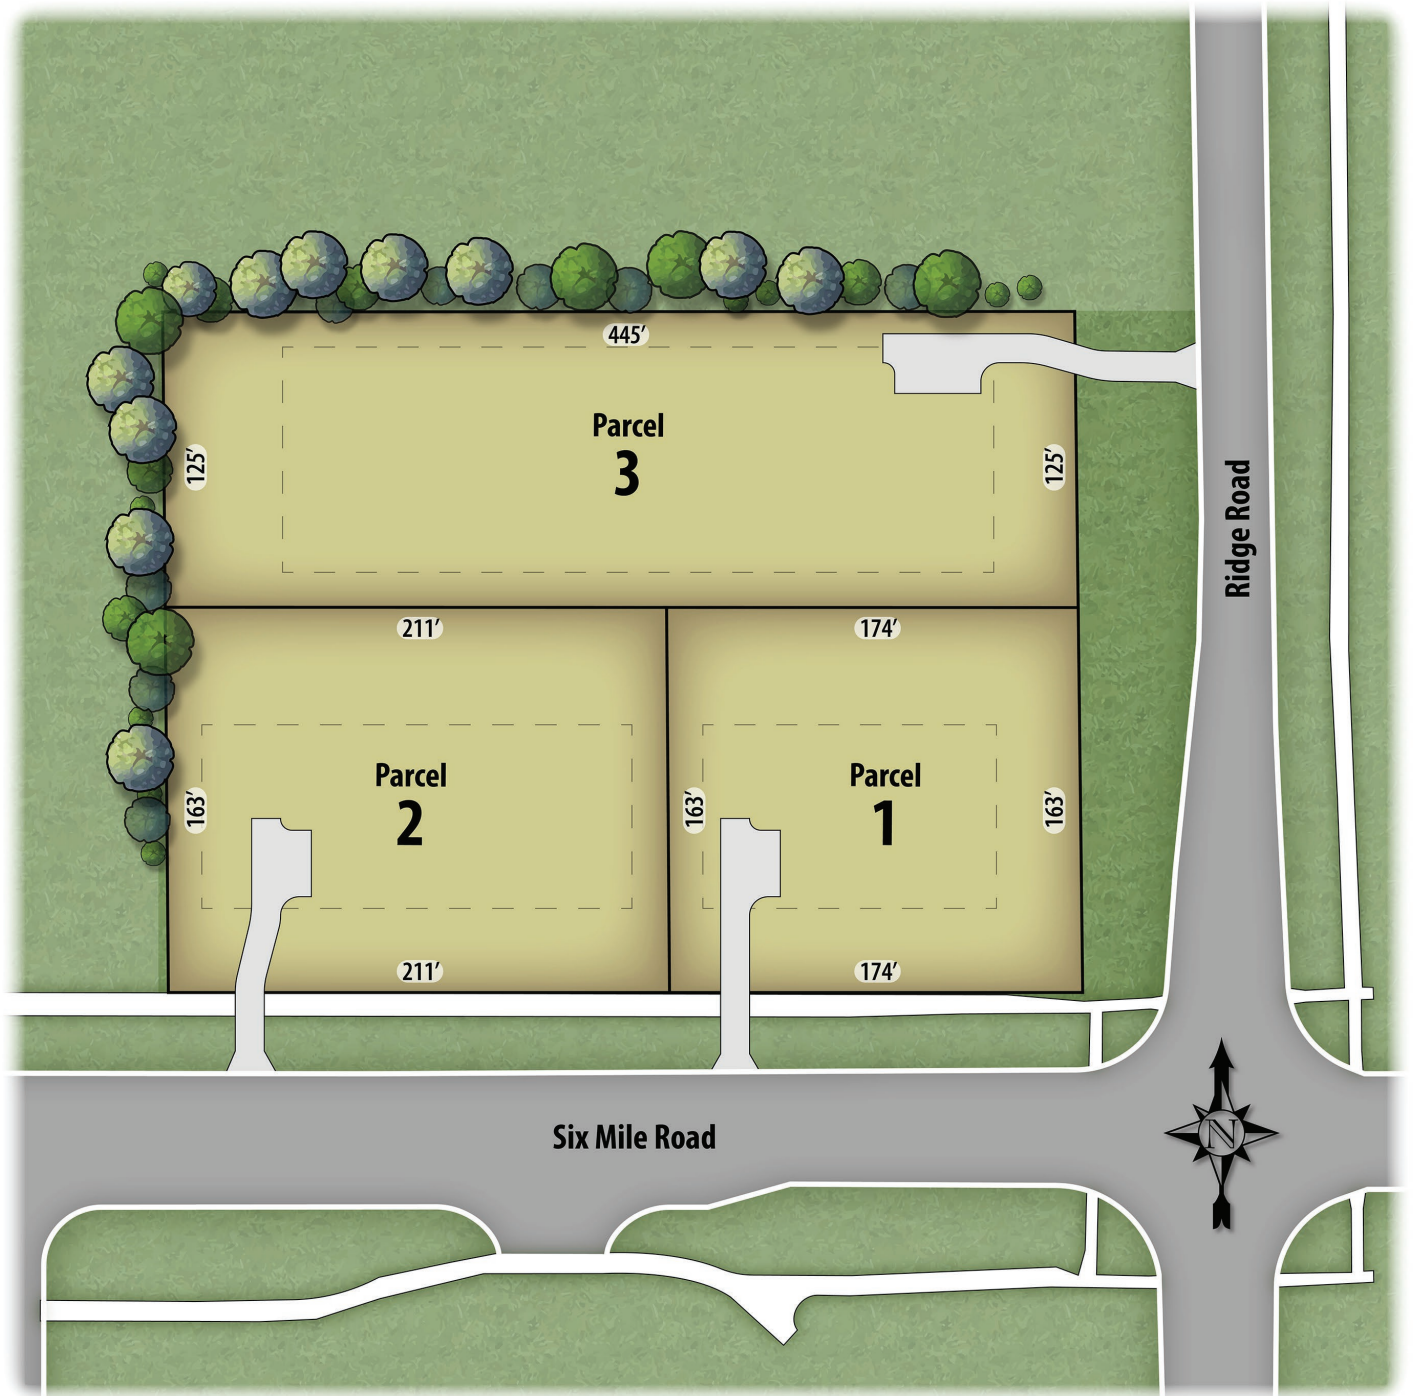

# COMMUNITY SITEMAP

Calumet Farms

Revised 1/1/23 | 13001 23 Mile Road, Suite 200, Shelby Township, MI 48315 | [info@CranbrookCustomHomes](mailto:info@CranbrookCustomHomes) | [CranbrookCustomHomes.com](http://CranbrookCustomHomes.com)

This artist's rendering is for illustrative purposes only. All dimensions are approximate. All features and amenities depicted, including landscaping, trees, water bodies, rivers, ponds, ditches, playgrounds, swimming pools, recreational facilities, pathways, sidewalks, etc., whether natural or manmade, may or may not be built and are not guaranteed by the developer or builder. Please contact the Sales Manager for specific information on community features and amenities and exact home site dimensions.