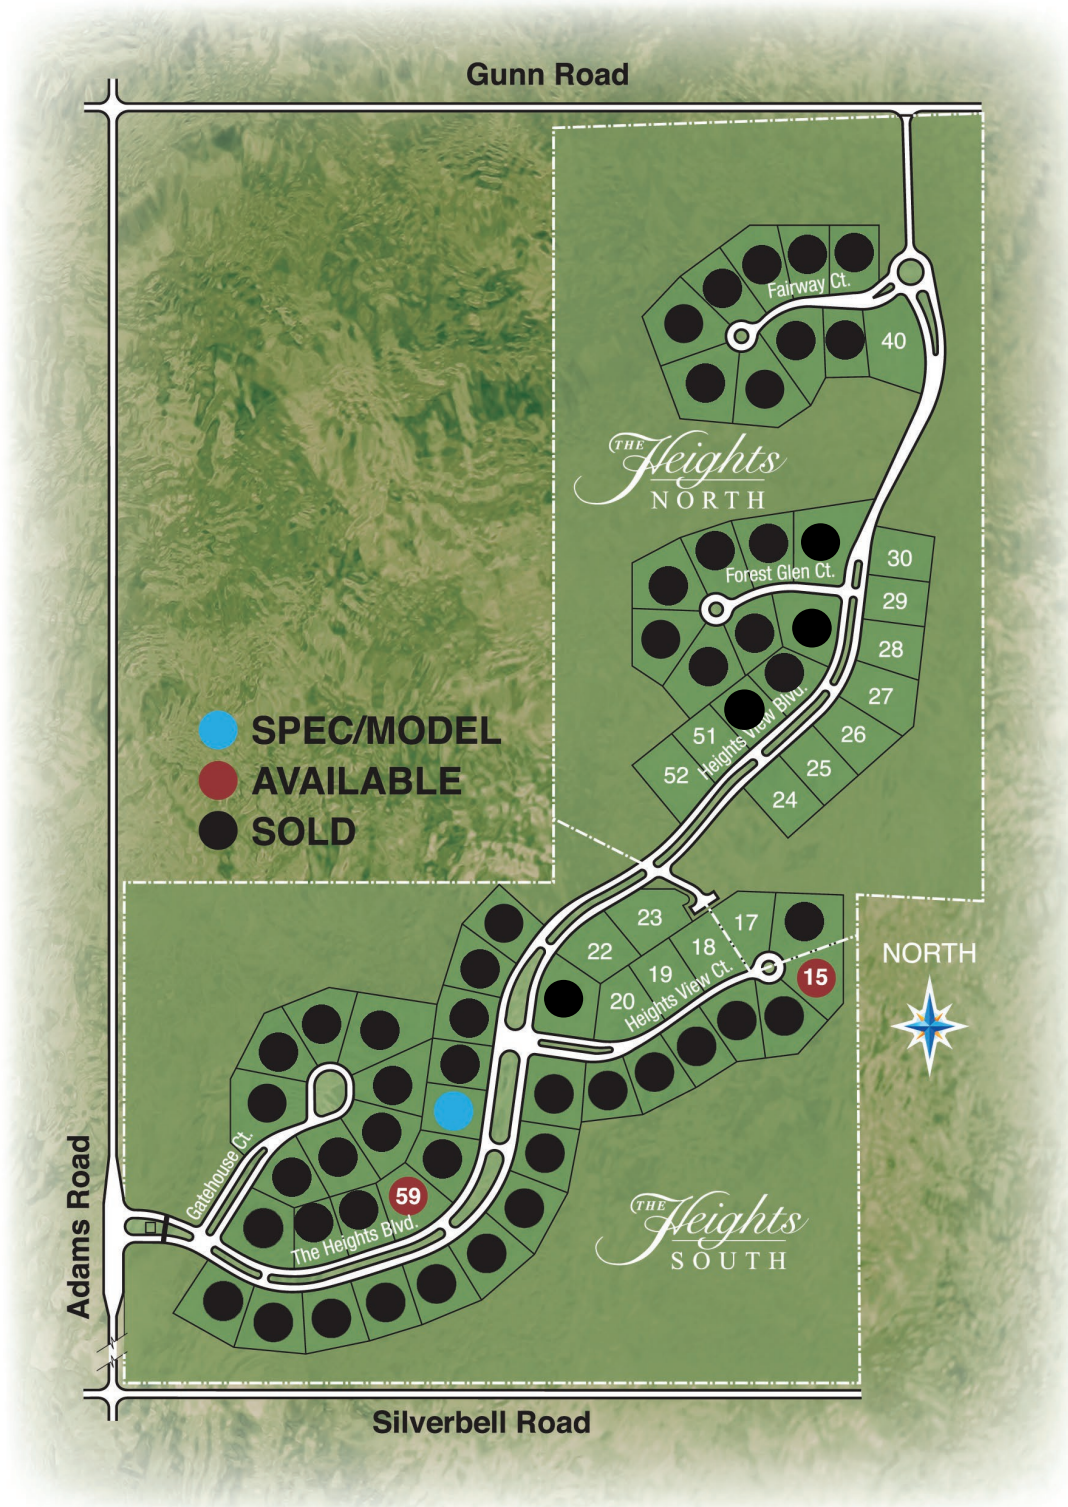

COMMUNITY SITEMAP

The Heights

Revised 1/1/23 | 13001 23 Mile Road, Suite 200, Shelby Township, MI 48315 | info@CranbrookCustomHomes | CranbrookCustomHomes.com

This artist's rendering is for illustrative purposes only. All dimensions are approximate. All features and amenities depicted, including landscaping, trees, water bodies, rivers, ponds, ditches, playgrounds, swimming pools, recreational facilities, pathways, sidewalks, etc., whether natural or manmade, may or may not be built and are not guaranteed by the developer or builder. Please contact the Sales Manager for specific information on community features and amenities and exact home site dimensions.