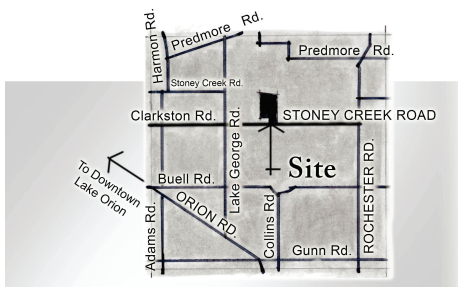

# COMMUNITY SITEMAP

Vistas of Oakland

SITE LOCATION

Revised 1/1/23 | 13001 23 Mile Road, Suite 200, Shelby Township, MI 48315 | [info@CranbrookCustomHomes](mailto:info@CranbrookCustomHomes) | [CranbrookCustomHomes.com](http://CranbrookCustomHomes.com)