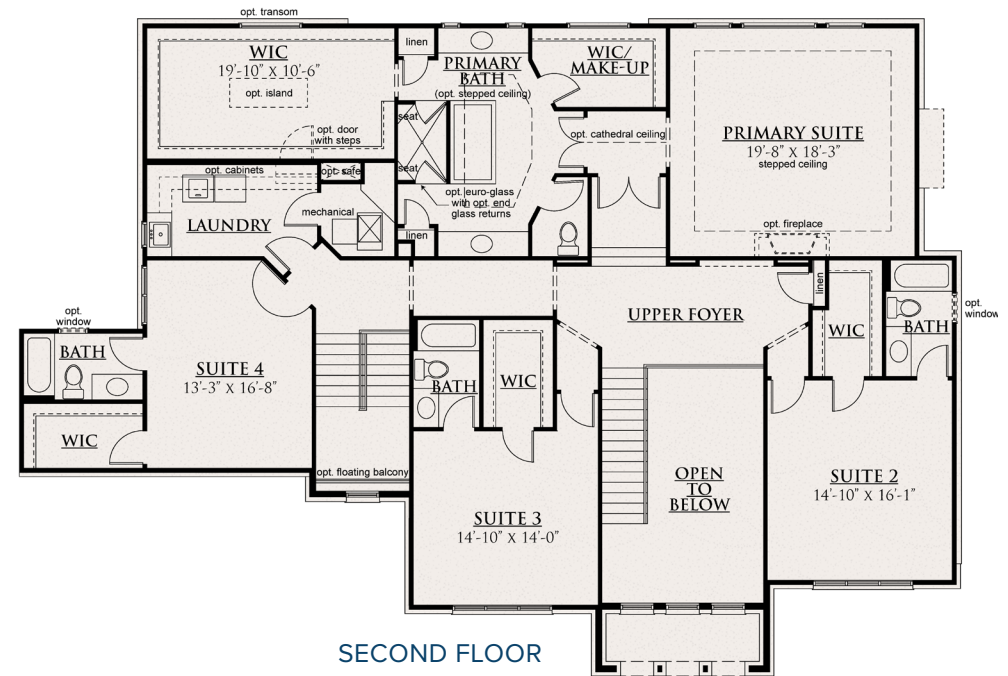

THE MARION

5,859 Sq. Ft. | 4 Bedrooms | 4.5+ Baths

FRENCH CHATEAU

TUSCAN*

CONTEMPORARY

THE MARION

5,859 Sq. Ft. | 4 Bedrooms | 4.5+ Baths

FIRST FLOOR

SECOND FLOOR

Revised 4/10/24 | 13001 23 Mile Road, Suite 200, Shelby Township, MI 48315 | info@CranbrookCustomHomes | CranbrookCustomHomes.com

This depiction represents an artist's conception of the elevation and floor plan and is not intended to be an exact representation or show specific detailing. Plans remain subject to change without notice. Drawings are not to scale. All measurements shown are approximate and not necessarily to scale. Location, size and construction of doors, windows, wall and any other items depicted may vary depending on elevation preference or choice of options and are subject to change without notice. Elevation finishes represented including, but not limited to, lighting, door style, and landscaping may depict upgraded styles that are not included in elevation pricing. Some options and elevations shown may not be available in every neighborhood; see Sales Manager for details. Due to normal construction tolerances, the room sizes shown may vary slightly. The Builder may change home design, materials, features and methods of construction without prior notice. Model homes may contain some optional features not available through the Builder.