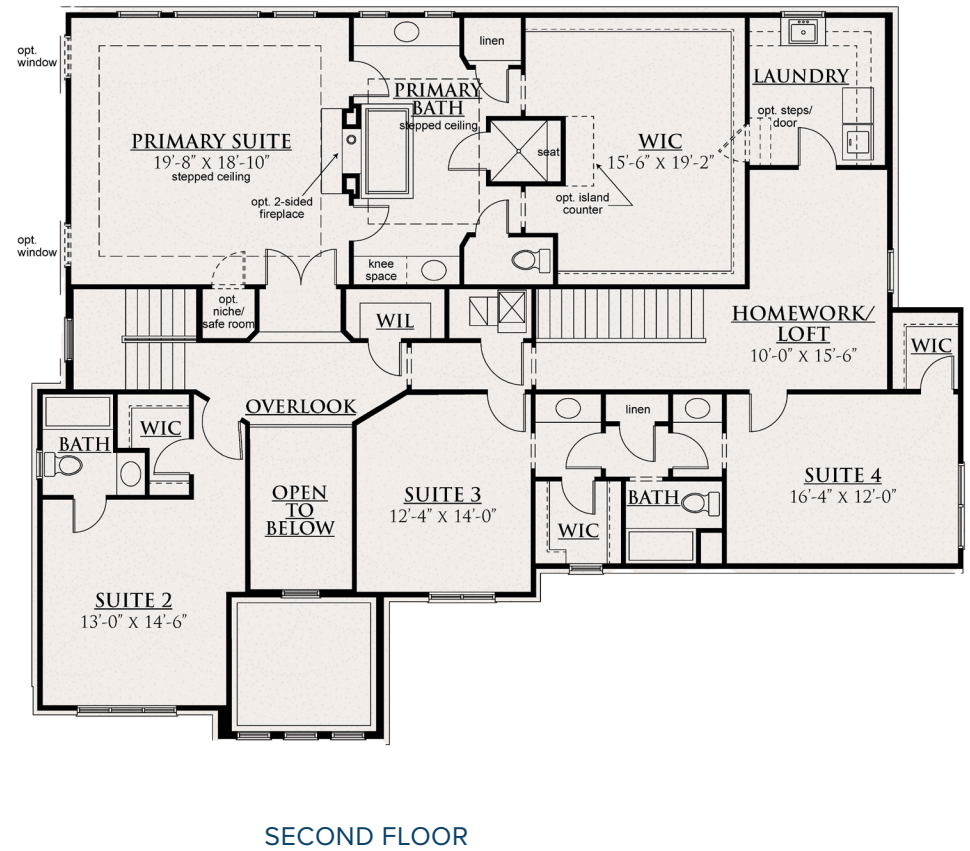

THE VALLECITO

4,681–4,805 Sq. Ft. | 4 Bedrooms | 3.5 Baths

COASTAL SHINGLE

TUSCAN*

CONTEMPORARY

THE VALLECITO

4,681-4,805 Sq. Ft. | 4 Bedrooms | 3.5 Baths

Revised 4/10/2024 | 13001 23 Mile Road, Suite 200, Shelby Township, MI 48315 | info@CranbrookCustomHomes | CranbrookCustomHomes.com

This depiction represents an artist's conception of the elevation and floor plan and is not intended to be an exact representation or show specific detailing. Plans remain subject to change without notice. Drawings are not to scale. All measurements shown are approximate and not necessarily to scale. Location, size and construction of doors, windows, wall, replaces and any other items depicted may vary depending on elevation preference or choice of options and are subject to change without notice. Some options and elevations shown may not be available in every neighborhood; see Sales Manager for details. Due to normal construction tolerances, the room sizes shown may vary slightly. The Builder may change home design, materials, features and methods of construction without prior notice. Model homes may contain some optional features not available through the Builder.