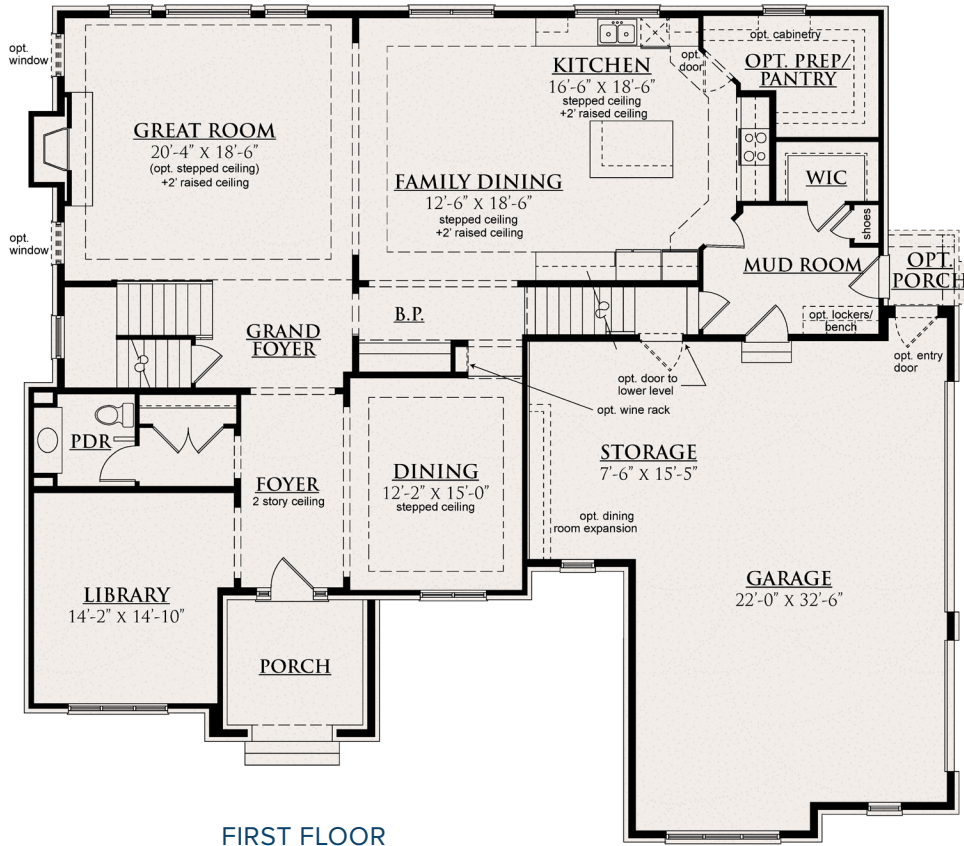

THE VALLECITO

4,681–4,805 Sq. Ft. | 4 Bedrooms | 3.5 Baths

COASTAL SHINGLE

TUSCAN*

CONTEMPORARY

THE VALLECITO

4,681-4,805 Sq. Ft. | 4 Bedrooms | 3.5 Baths

Revised 4/10/2024 | 13001 23 Mile Road, Suite 200, Shelby Township, MI 48315 | info@CranbrookCustomHomes | CranbrookCustomHomes.com

This depiction represents an artist's conception of the elevation and floor plan and is not intended to be an exact representation or show specific detailing. Plans remain subject to change without notice. Drawings are not to scale. All measurements shown are approximate and not necessarily to scale. Location, size and construction of doors, windows, wall, replaces and any other items depicted may vary depending on elevation preference or choice of options and are subject to change without notice. Some options and elevations shown may not be available in every neighborhood; see Sales Manager for details. Due to normal construction tolerances, the room sizes shown may vary slightly. The Builder may change home design, materials, features and methods of construction without prior notice. Model homes may contain some optional features not available through the Builder.