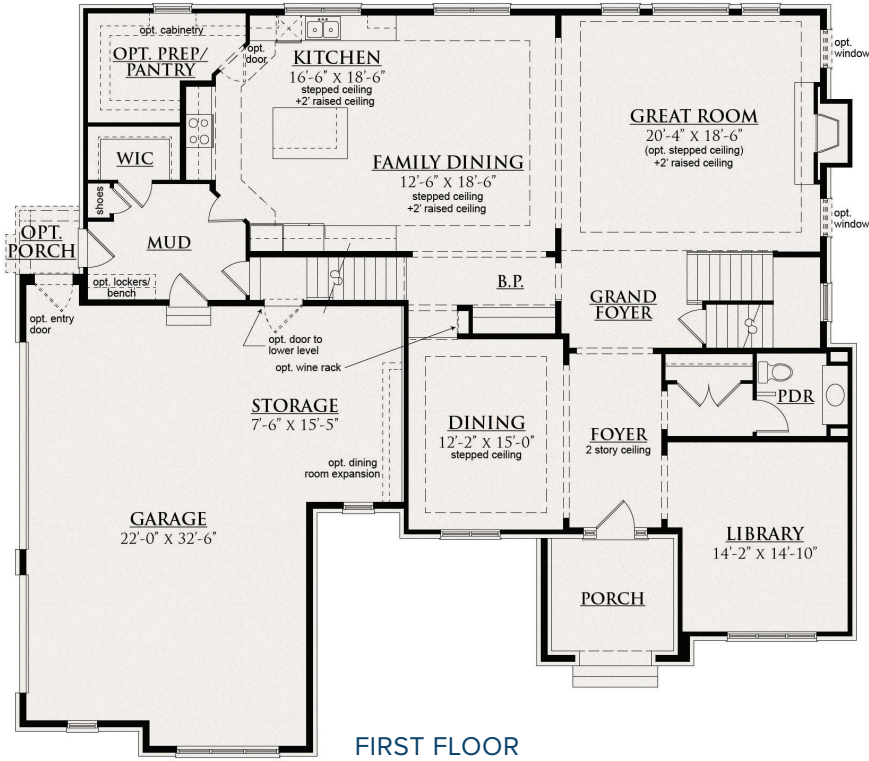

THE VALLECITO

4,681–4,805 Sq. Ft. | 4 Bedrooms | 3.5 Baths

COASTAL SHINGLE

TUSCAN*

CONTEMPORARY

THE VALLECITO

4,681-4,805 Sq. Ft. | 4 Bedrooms | 3.5 Baths

Revised 5/29/26 | 13001 23 Mile Road, Suite 200, Shelby Township, MI 48315 | info@CranbrookCustomHomes | CranbrookCustomHomes.com

This depiction represents an artist's conception of the elevation and floor plan and is not intended to be an exact representation or show specific detailing. Plans remain subject to change without notice. Drawings are not to scale. All measurements shown are approximate and not necessarily to scale. Location, size and construction of doors, windows, wall, replaces and any other items depicted may vary depending on elevation preference or choice of options and are subject to change without notice. Some options and elevations shown may not be available in every neighborhood; see Sales Manager for details. Due to normal construction tolerances, the room sizes shown may vary slightly. The Builder may change home design, materials, features and methods of construction without prior notice. Model homes may contain some optional features not available through the Builder.